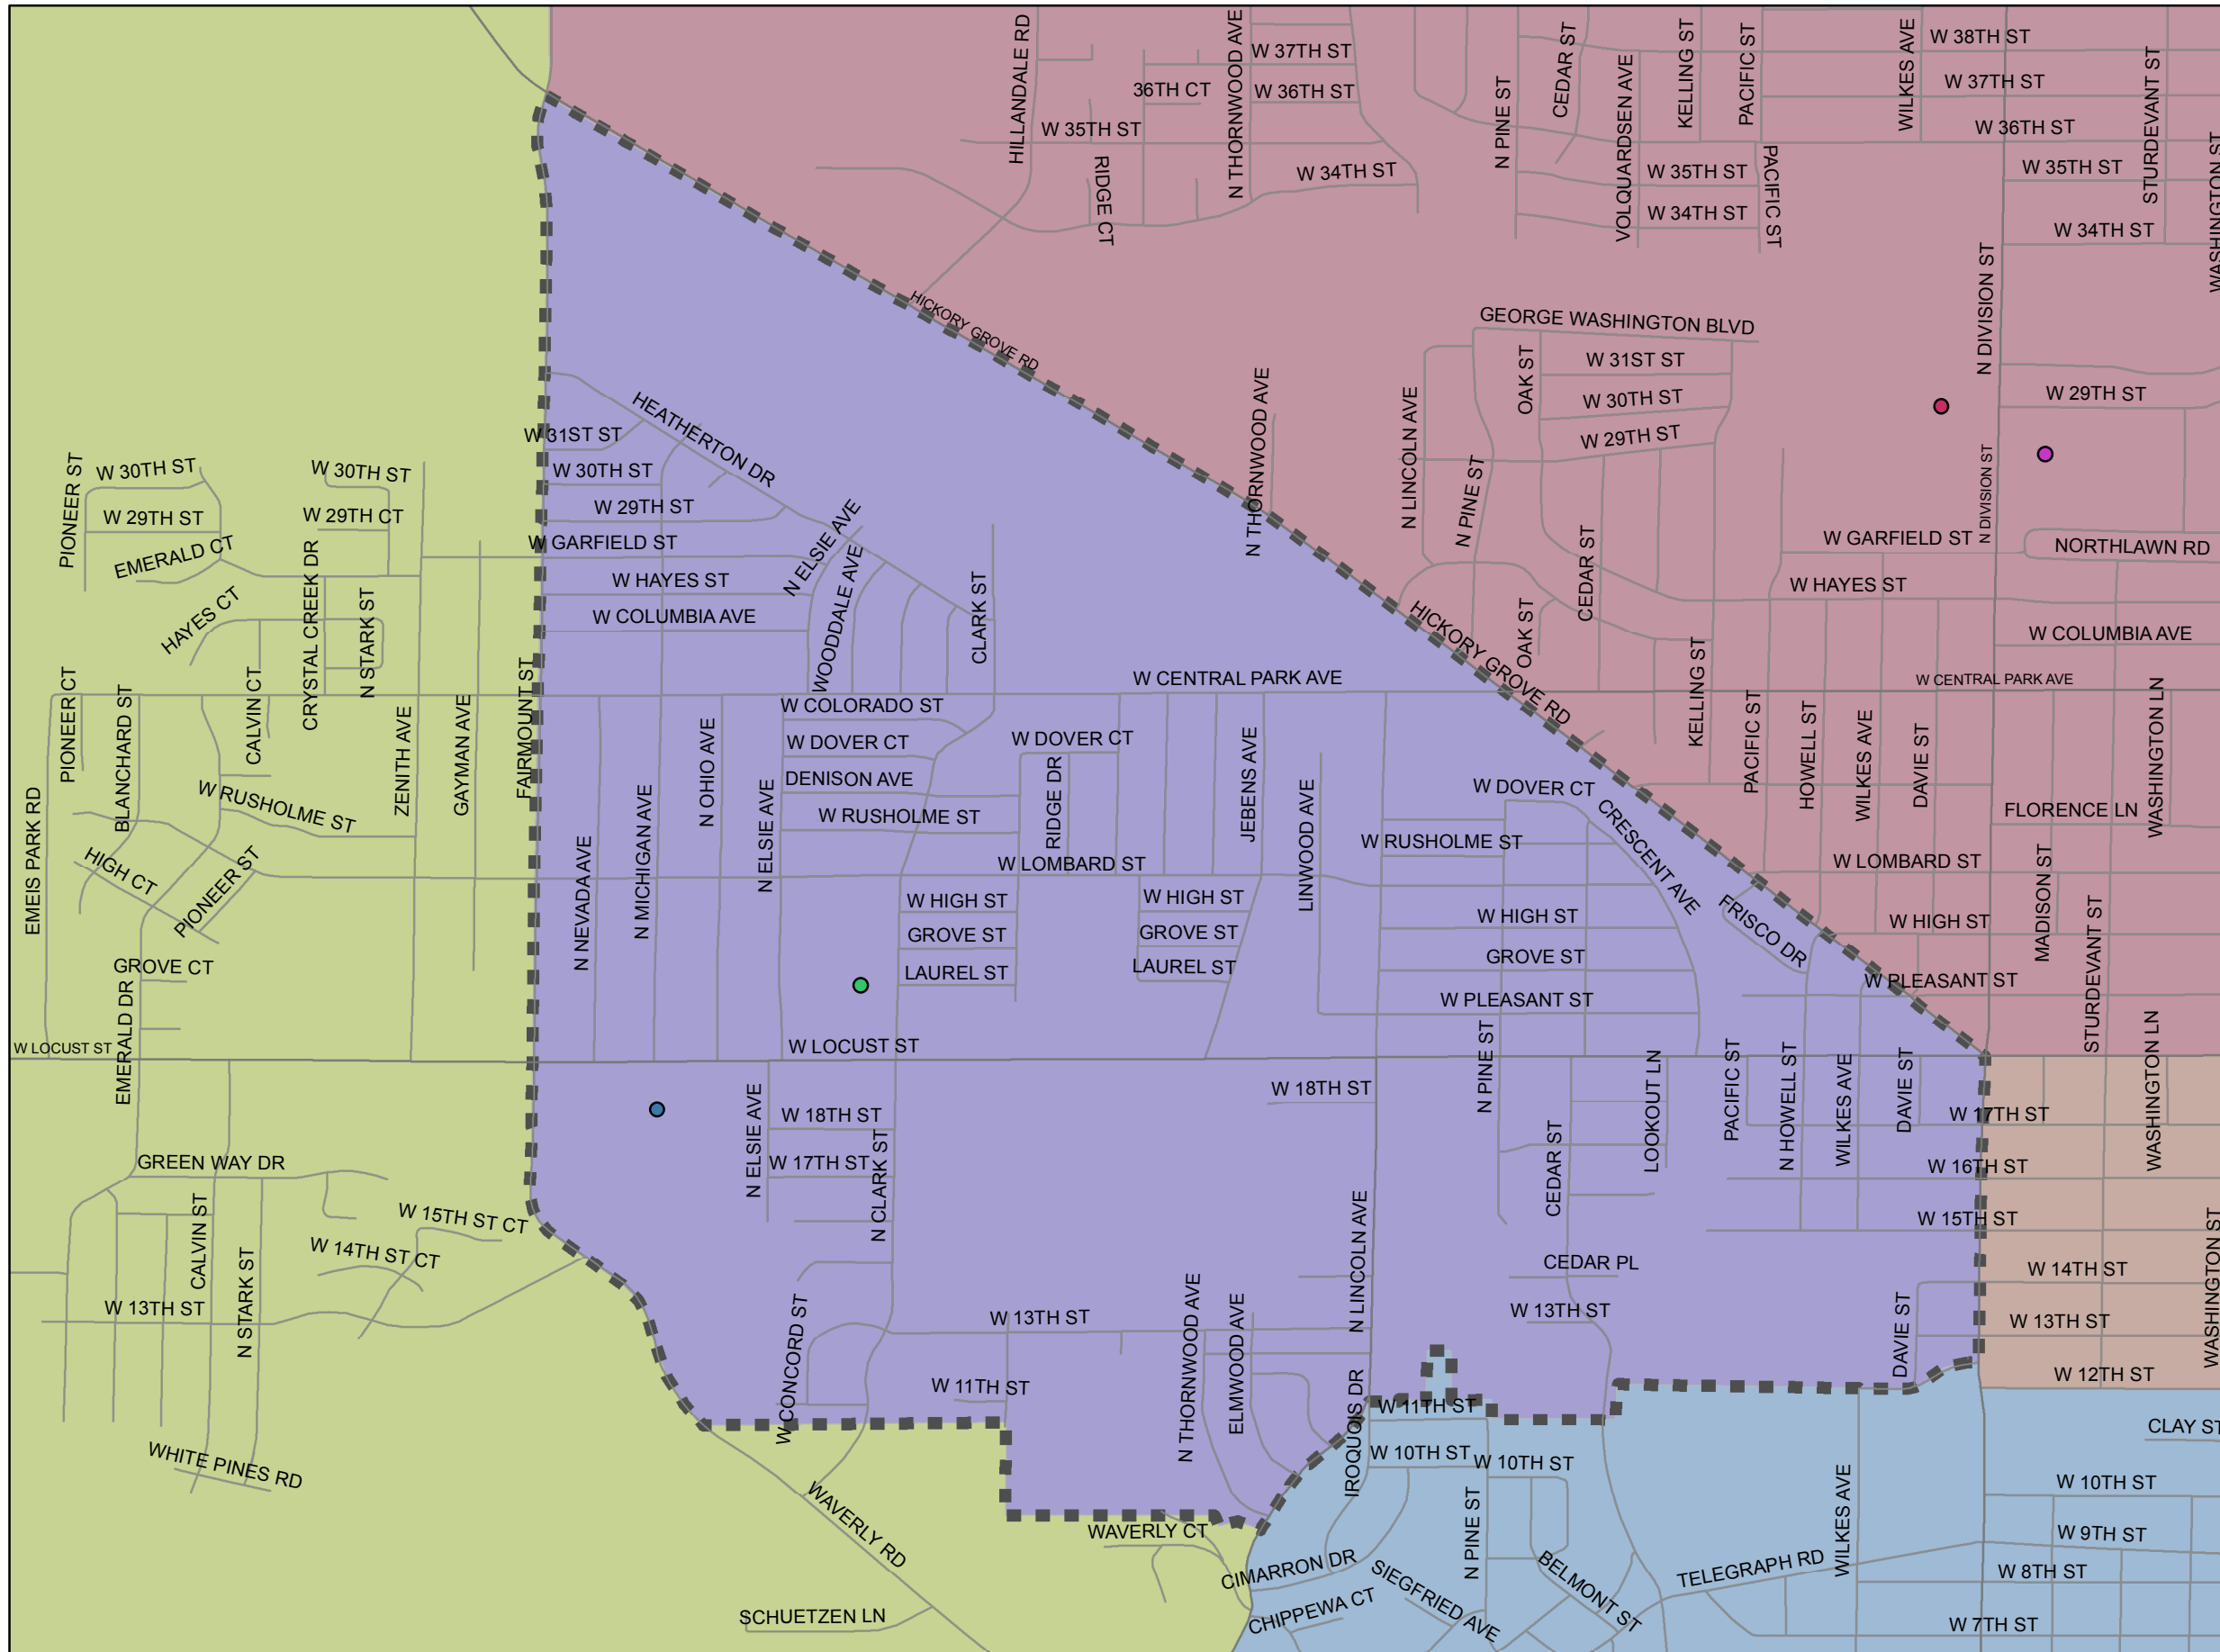

Wilson Elementary School

Legend

Elementary Schools

NAME

- Adams Elementary
- Jackson Elementary
- Jefferson Elementary
- Monroe Elementary
- Wilson Elementary

DCSD Schools

School_Loc

- Adams Elementary School
- Blue Grass Elementary School
- Buchanan Elementary School
- Buffalo Elementary School
- Central High School
- Eisenhower Elementary School
- Fillmore Elementary School
- Garfield Elementary School
- Harrison Elementary School
- Hayes Elementary School
- Jackson Elementary School
- Jefferson Elementary School
- Madison Elementary School
- McKinley Elementary School
- Mid City High School
- Monroe Elementary School
- North High School
- Smart Intermediate School
- Sudlow Intermediate School
- Truman Elementary School
- Walcott Elementary, Intermediate School
- Washington Elementary School
- West High School
- Williams Intermediate School
- Wilson Elementary School
- Wood Intermediate School

0

1

N

2 Miles