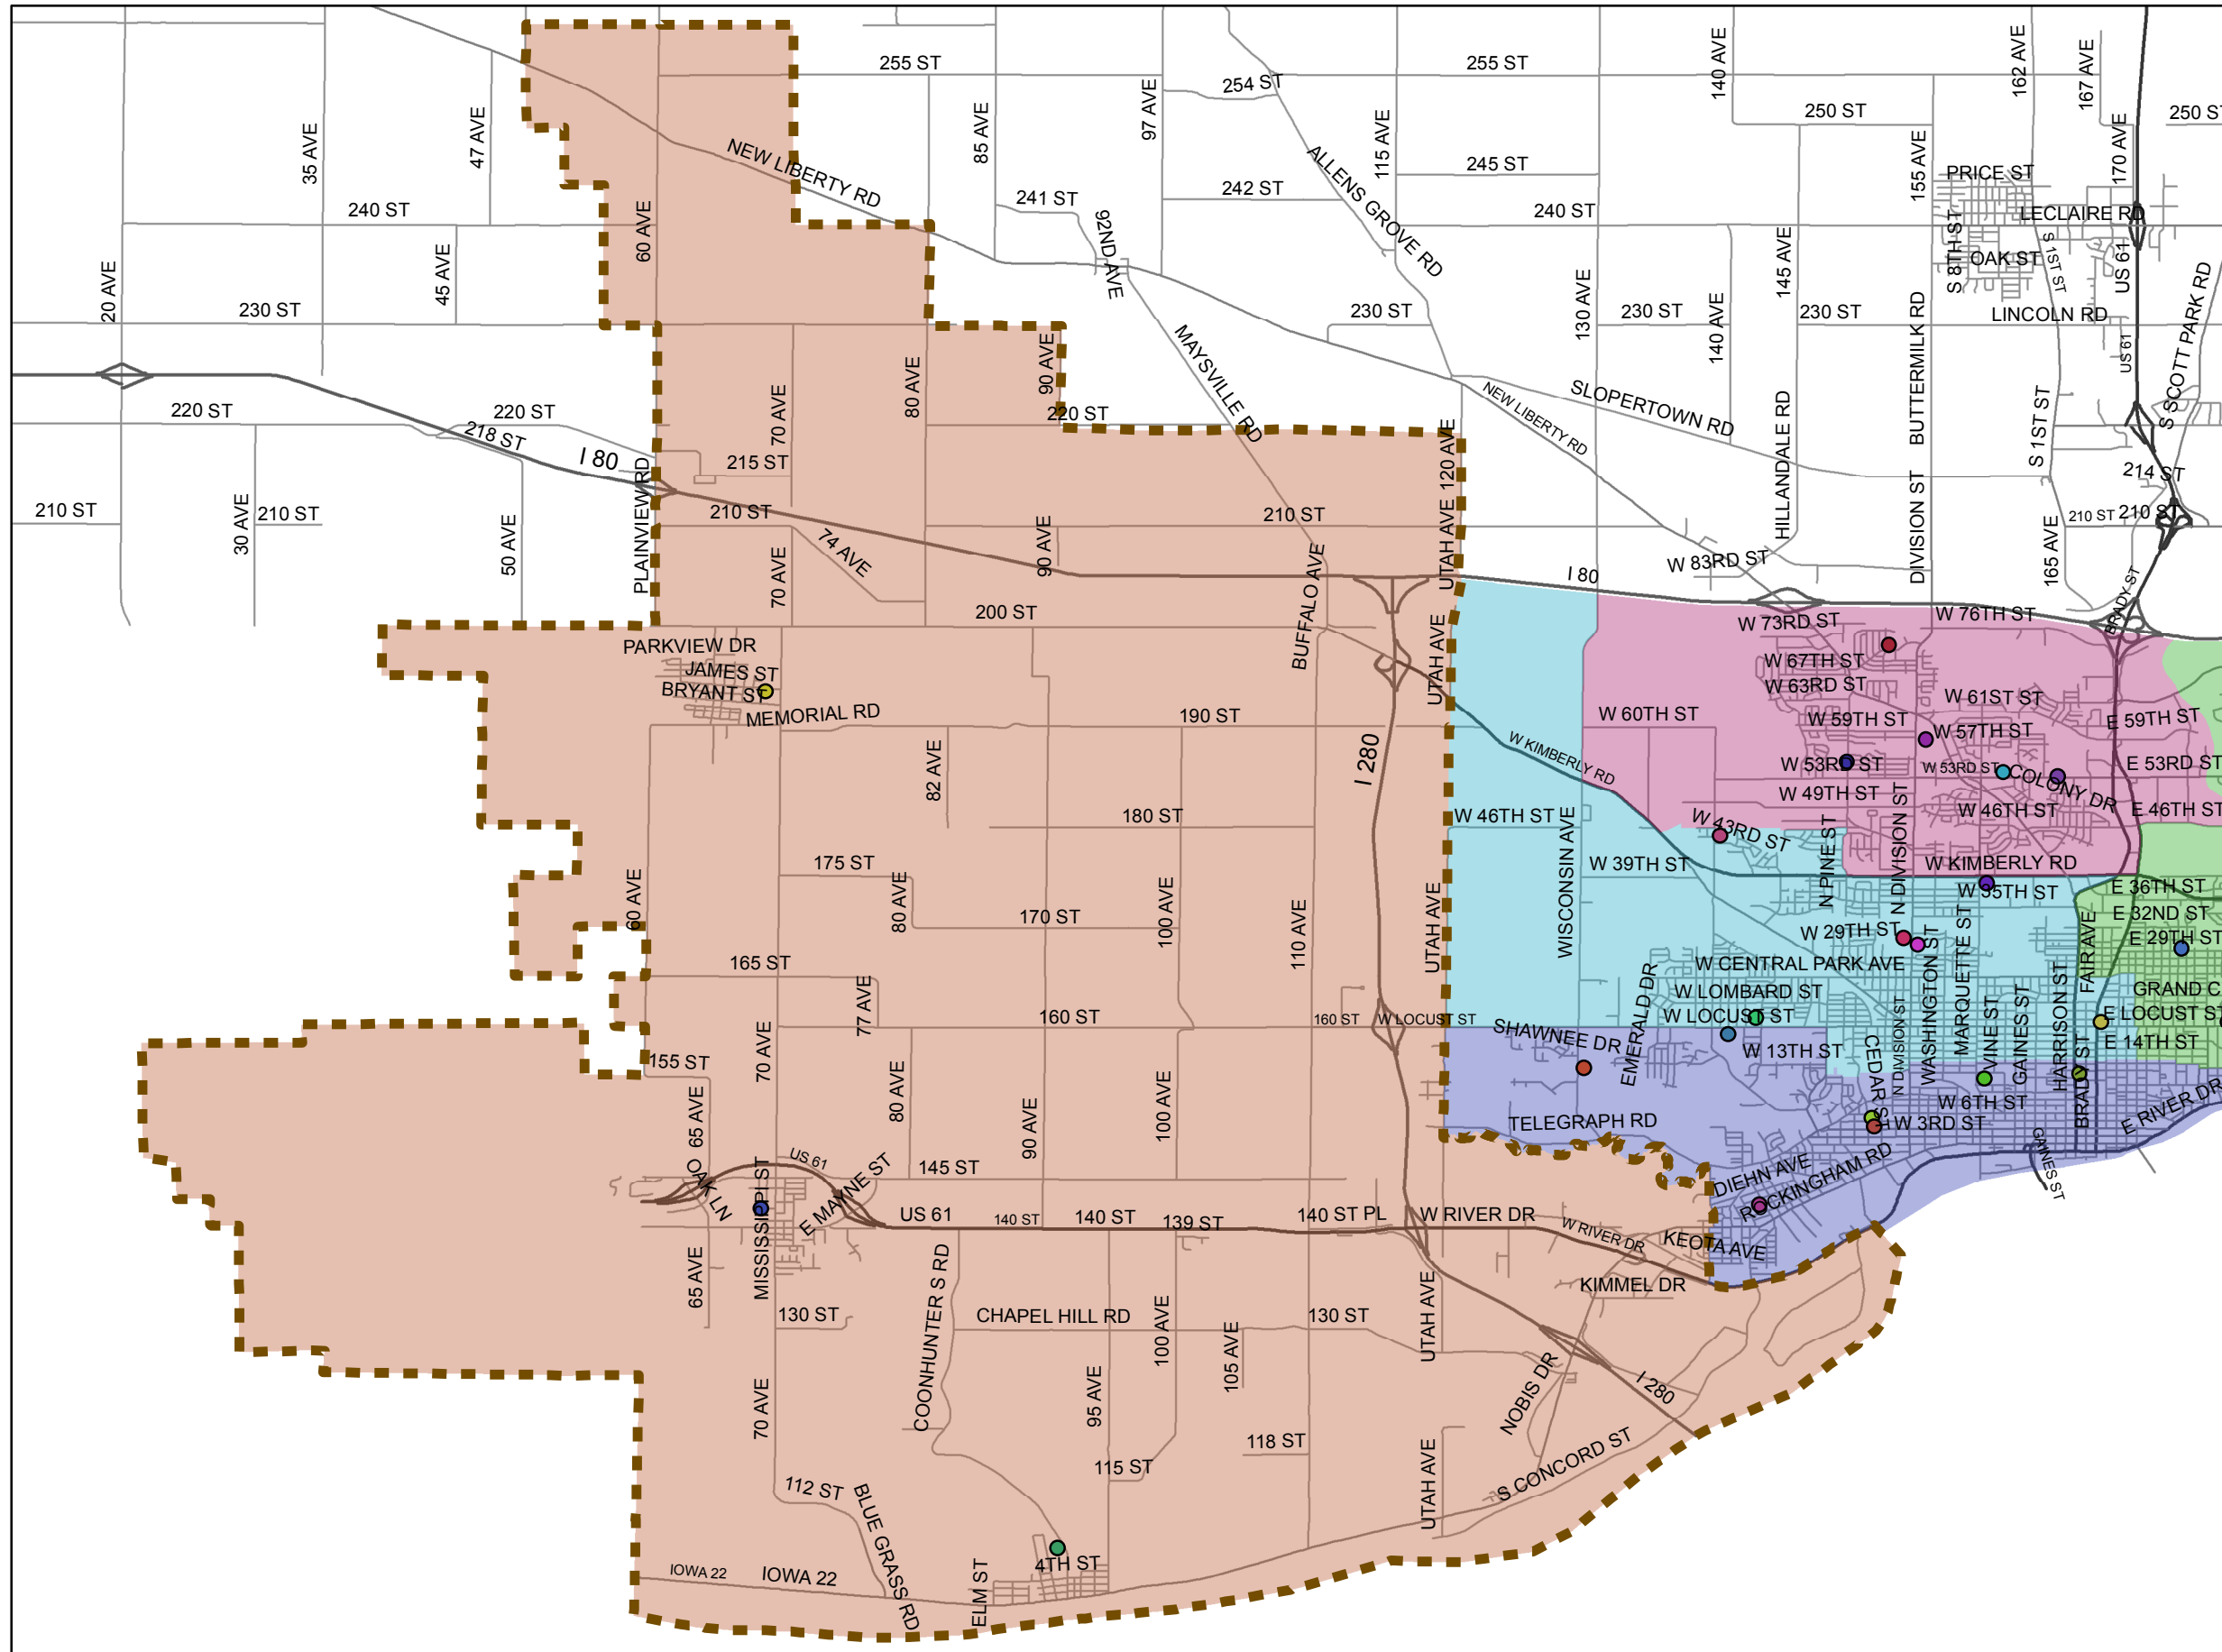

Walcott Intermediate School

Legend

INTERMEDIATE SCHOOLS

NAME

- Smart Intermediate
- Sudlow Intermediate
- Walcott Intermediate
- Williams Intermediate
- Wood Intermediate

DCSD Schools

School_Loc

- Adams Elementary School
- Blue Grass Elementary School
- Buchanan Elementary School
- Buffalo Elementary School
- Central High School
- Eisenhower Elementary School
- Fillmore Elementary School
- Garfield Elementary School
- Harrison Elementary School
- Hayes Elementary School
- Jackson Elementary School
- Jefferson Elementary School
- Madison Elementary School
- McKinley Elementary School
- Mid City High School
- Monroe Elementary School
- North High School
- Smart Intermediate School
- Sudlow Intermediate School
- Truman Elementary School
- Walcott Elementary, Intermediate School
- Washington Elementary School
- West High School
- Williams Intermediate School
- Wilson Elementary School
- Wood Intermediate School

N

0 1 2 Miles