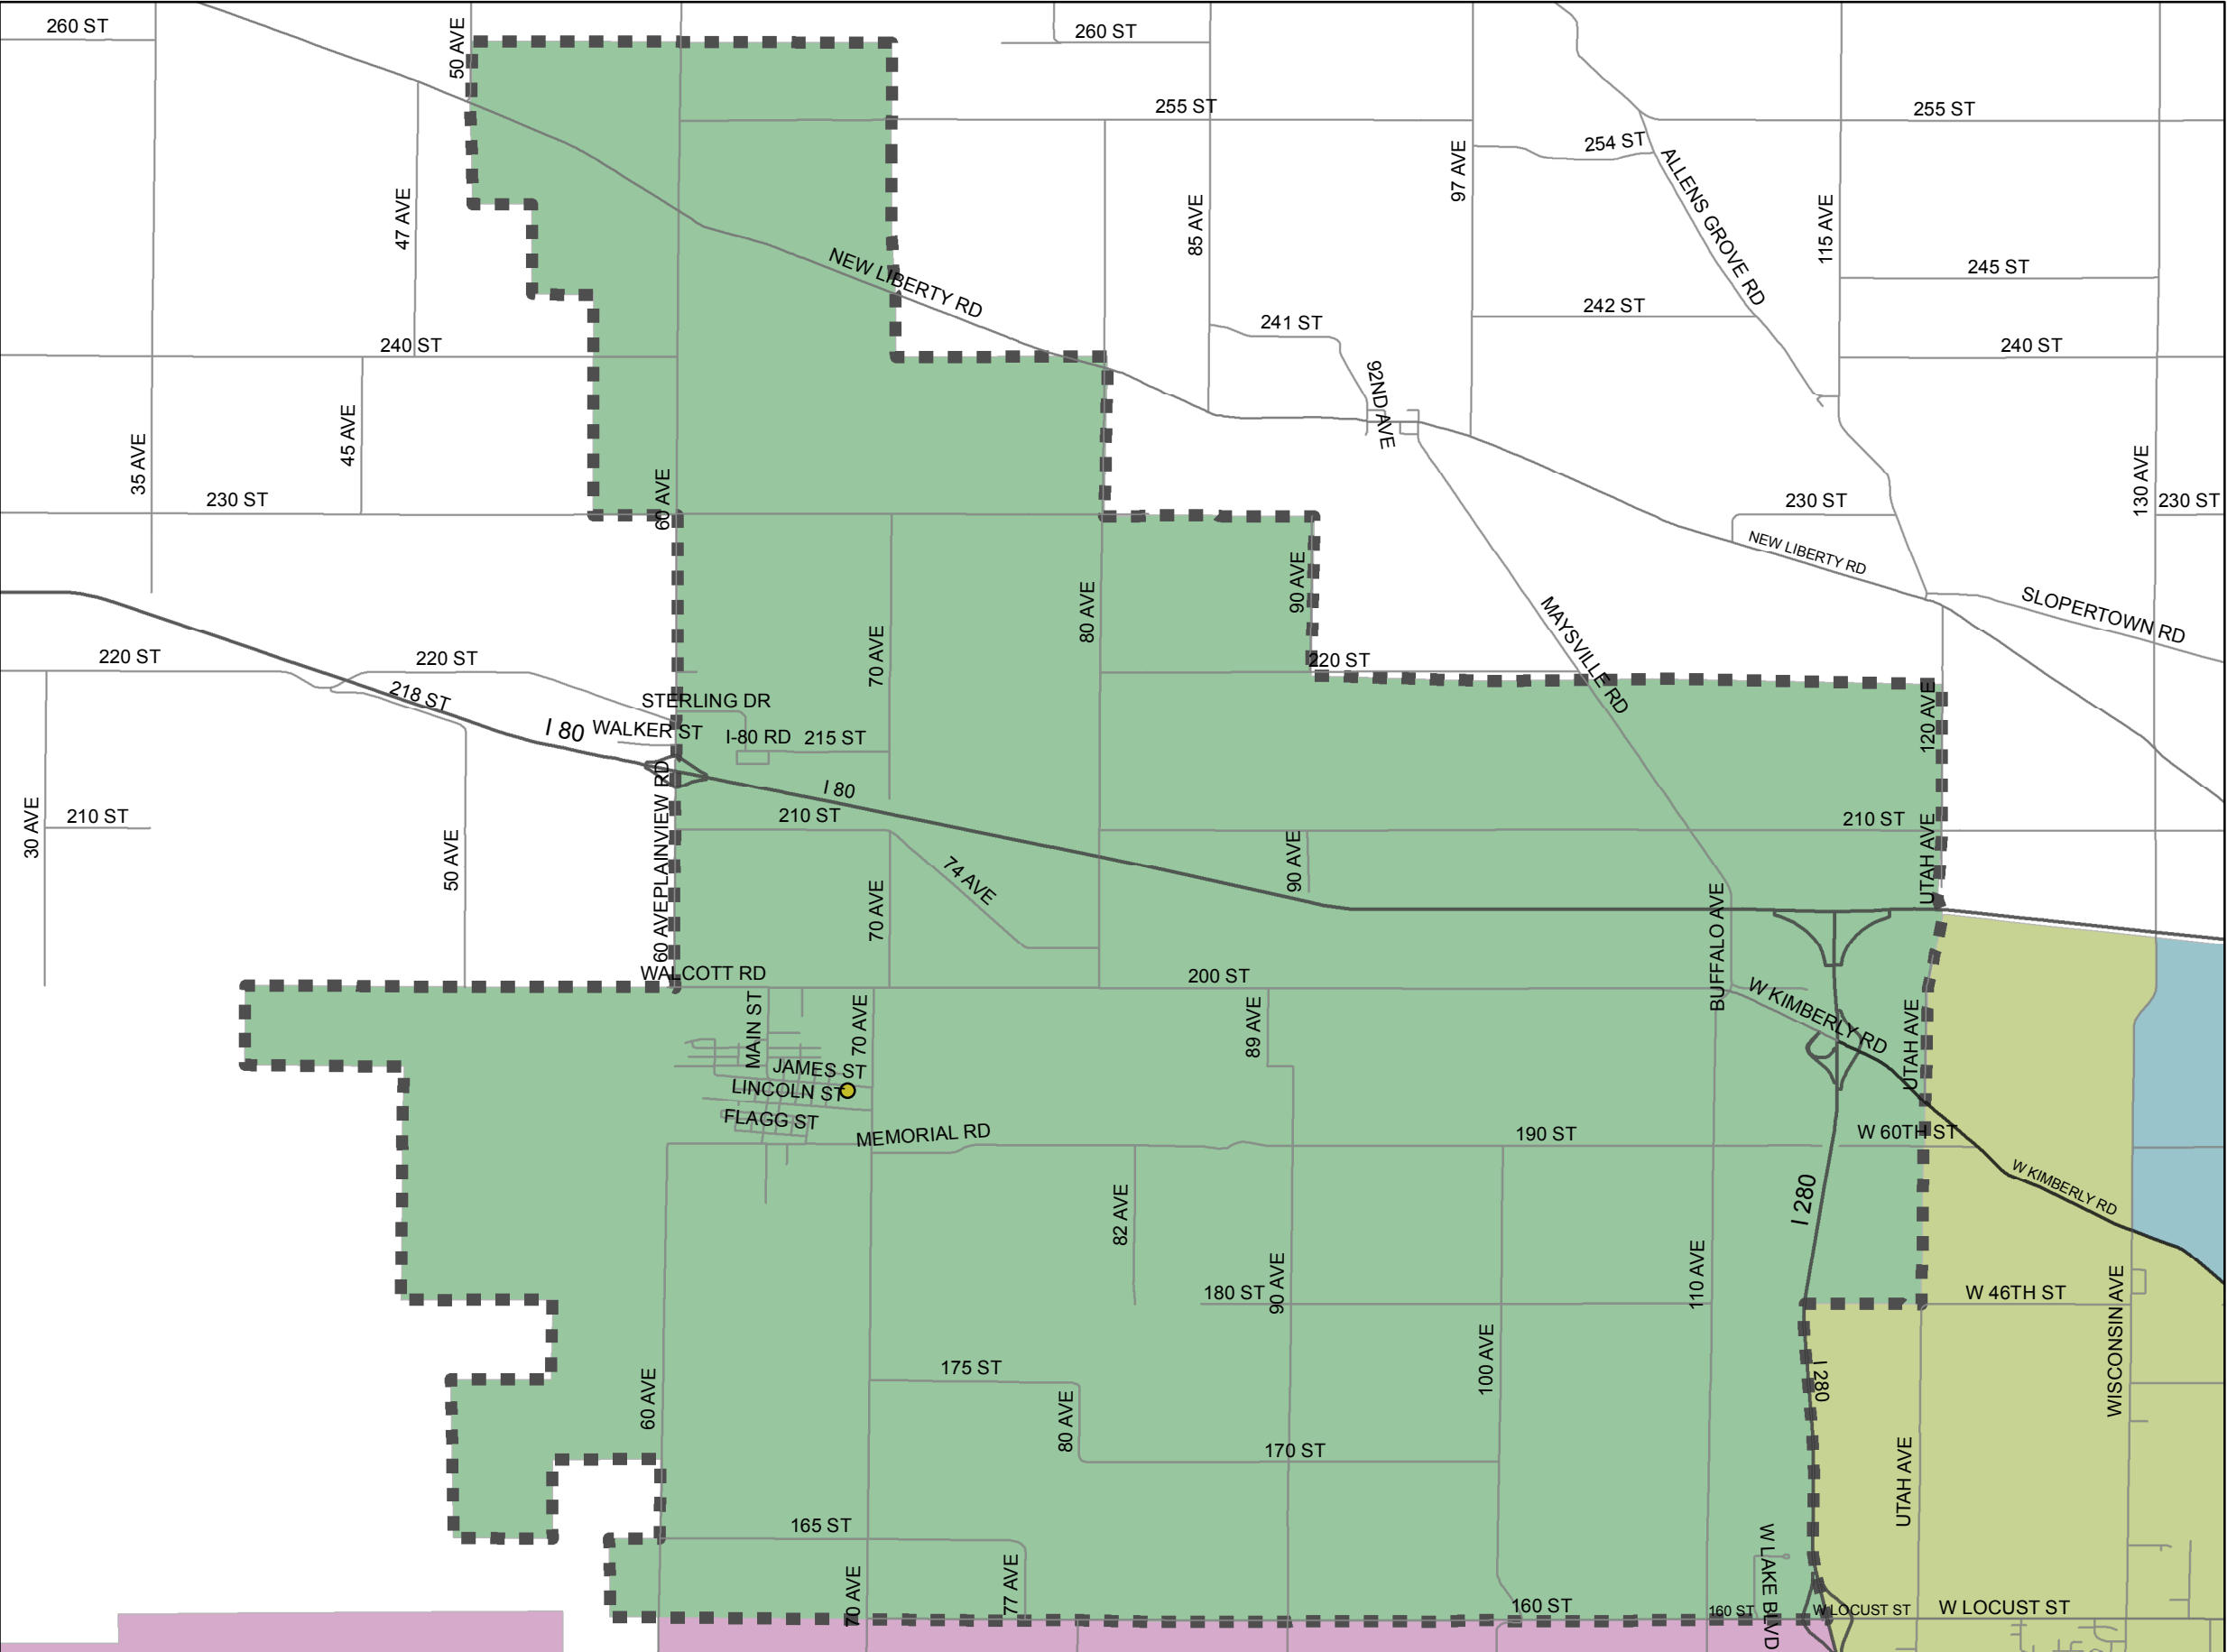

Walcott Elementary School

Legend

Elementary Schools

- NAME**
- Blue Grass Elementary
 - Buchanan Elementary
 - Jackson Elementary
 - Walcott Elementary

DCSD Schools

- School_Loc**
- Adams Elementary School
 - Blue Grass Elementary School
 - Buchanan Elementary School
 - Buffalo Elementary School
 - Central High School
 - Eisenhower Elementary School
 - Fillmore Elementary School
 - Garfield Elementary School
 - Harrison Elementary School
 - Hayes Elementary School
 - Jackson Elementary School
 - Jefferson Elementary School
 - Madison Elementary School
 - McKinley Elementary School
 - Mid City High School
 - Monroe Elementary School
 - North High School
 - Smart Intermediate School
 - Sudlow Intermediate School
 - Truman Elementary School
 - Walcott Elementary, Intermediate School
 - Washington Elementary School
 - West High School
 - Williams Intermediate School
 - Wilson Elementary School
 - Wood Intermediate School