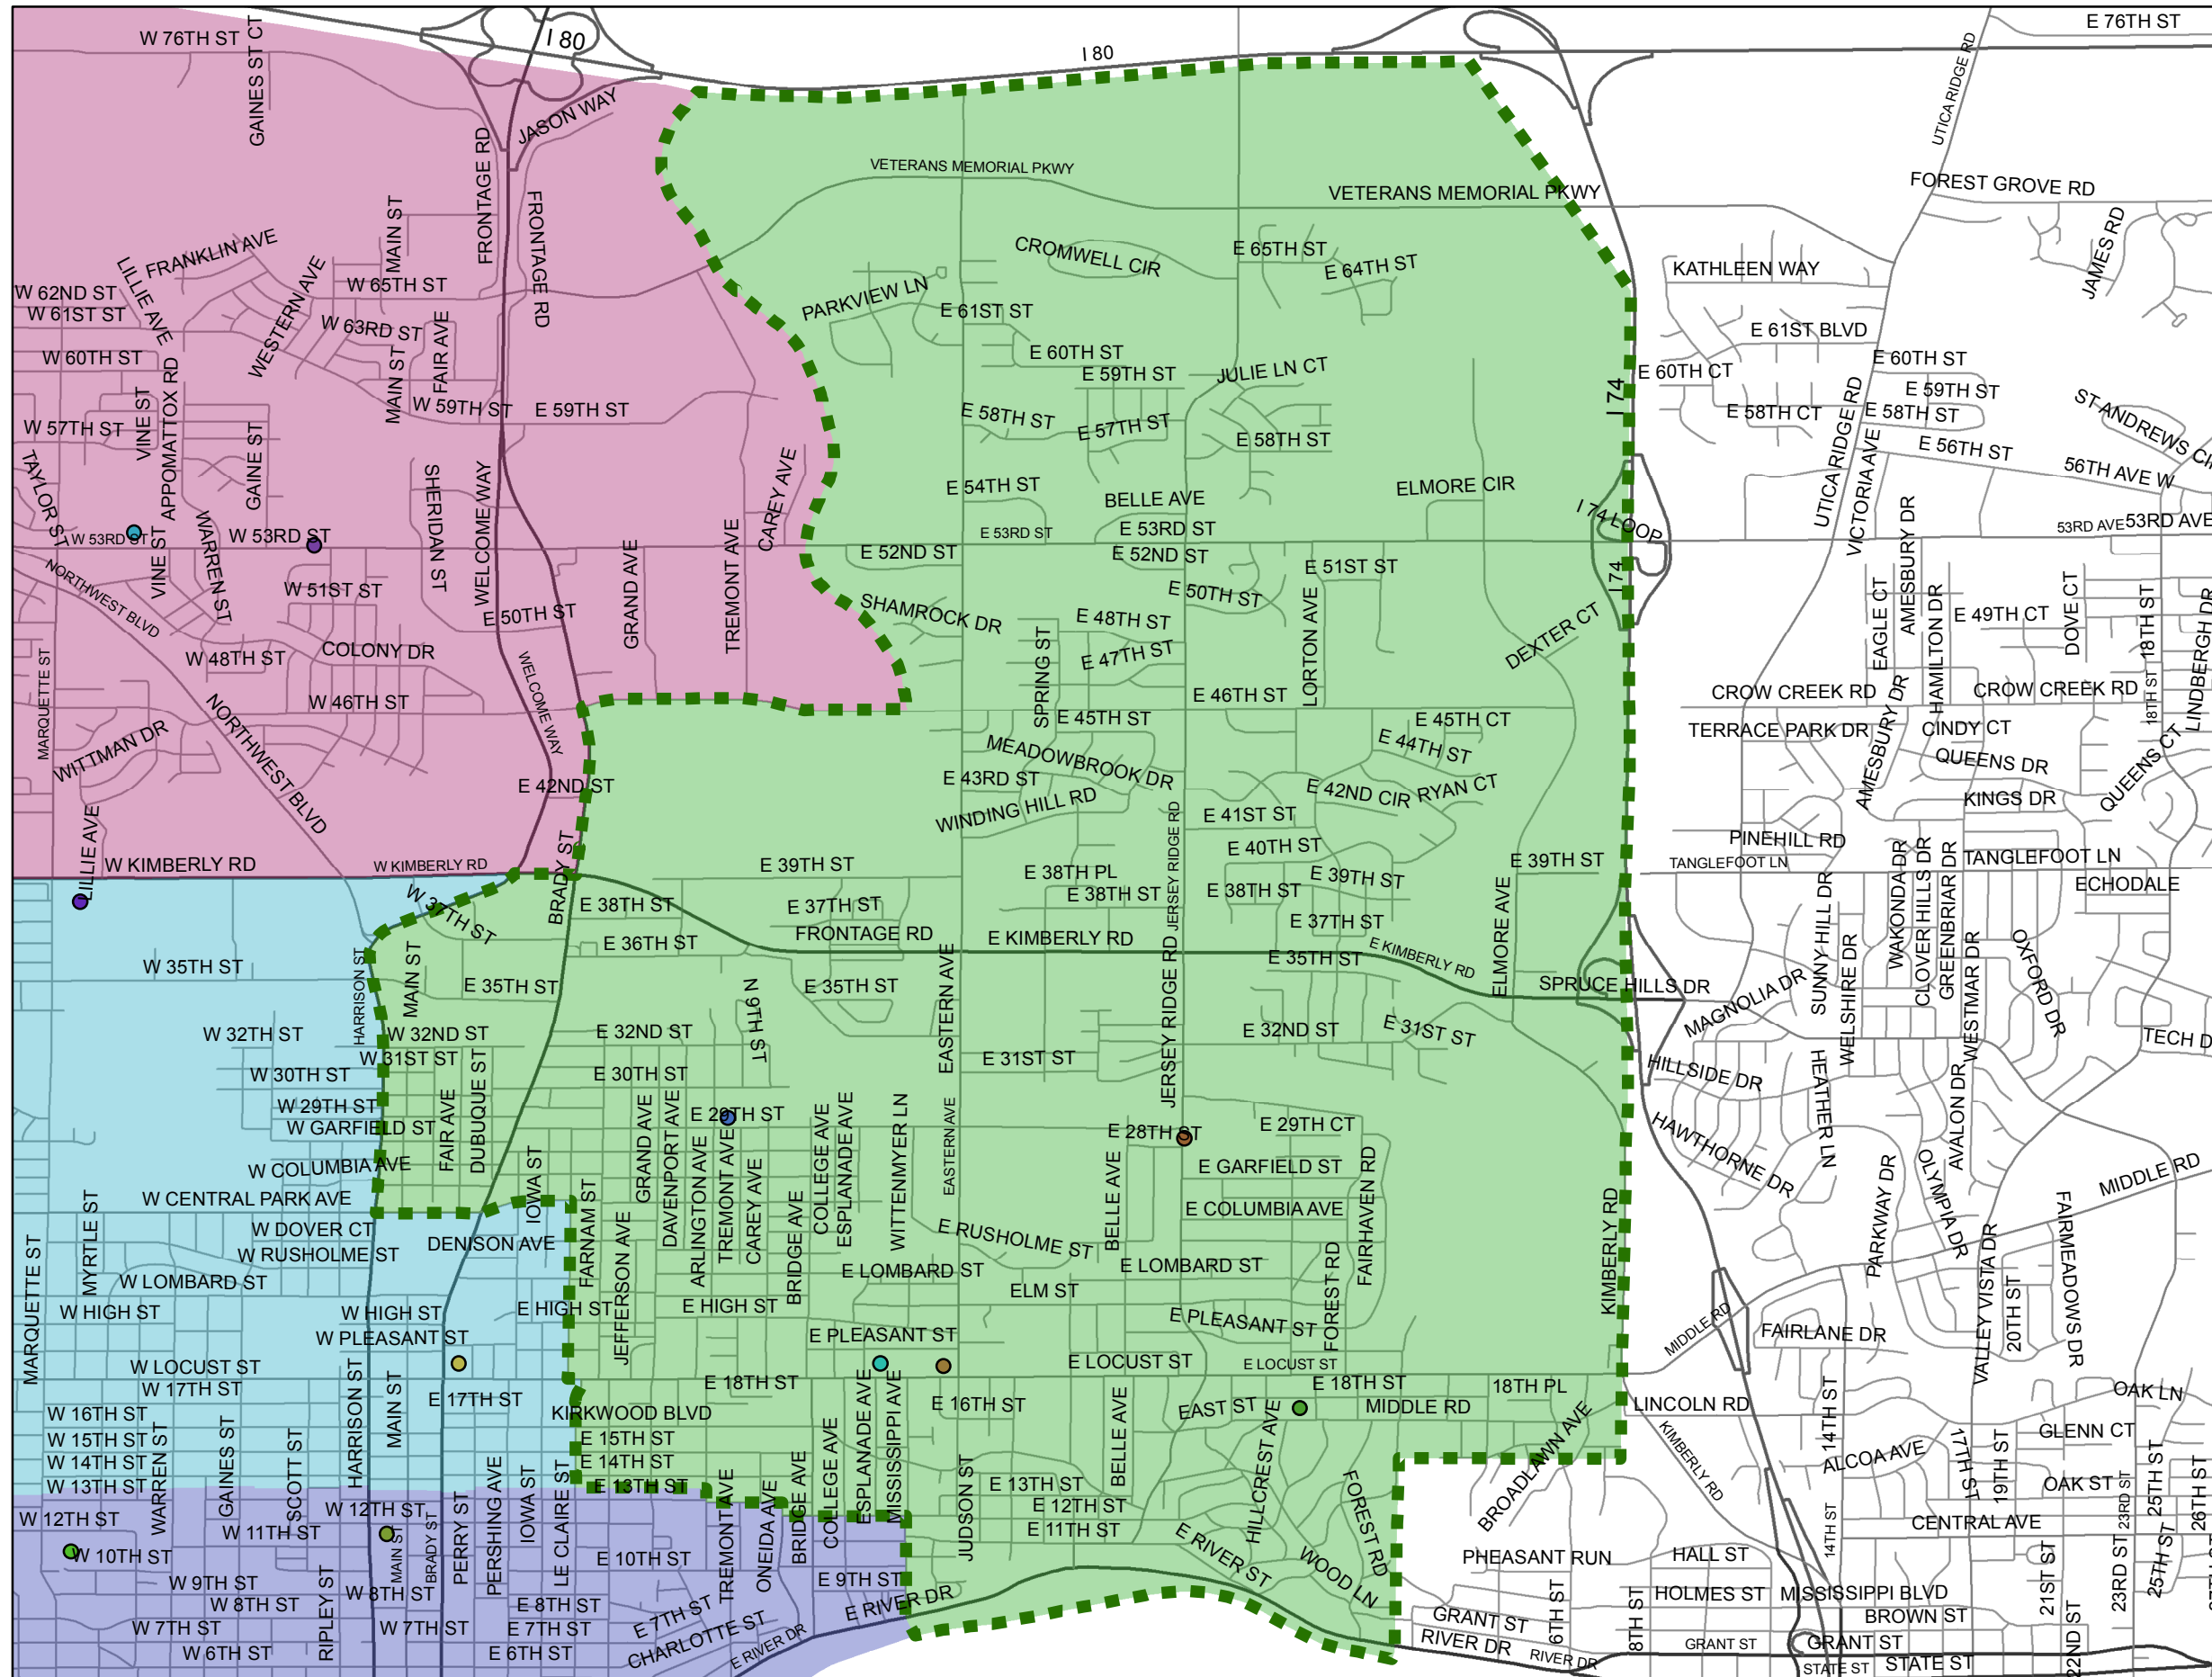

Sudlow Intermediate School

Legend

INTERMEDIATE SCHOOLS

NAME

- Smart Intermediate
- Sudlow Intermediate
- Walcott Intermediate
- Williams Intermediate
- Wood Intermediate

DCSD Schools

School_Loc

- Adams Elementary School
- Blue Grass Elementary School
- Buchanan Elementary School
- Buffalo Elementary School
- Central High School
- Eisenhower Elementary School
- Fillmore Elementary School
- Garfield Elementary School
- Harrison Elementary School
- Hayes Elementary School
- Jackson Elementary School
- Jefferson Elementary School
- Madison Elementary School
- McKinley Elementary School
- Mid City High School
- Monroe Elementary School
- North High School
- Smart Intermediate School
- Sudlow Intermediate School
- Truman Elementary School
- Walcott Elementary, Intermediate School
- Washington Elementary School
- West High School
- Williams Intermediate School
- Wilson Elementary School
- Wood Intermediate School