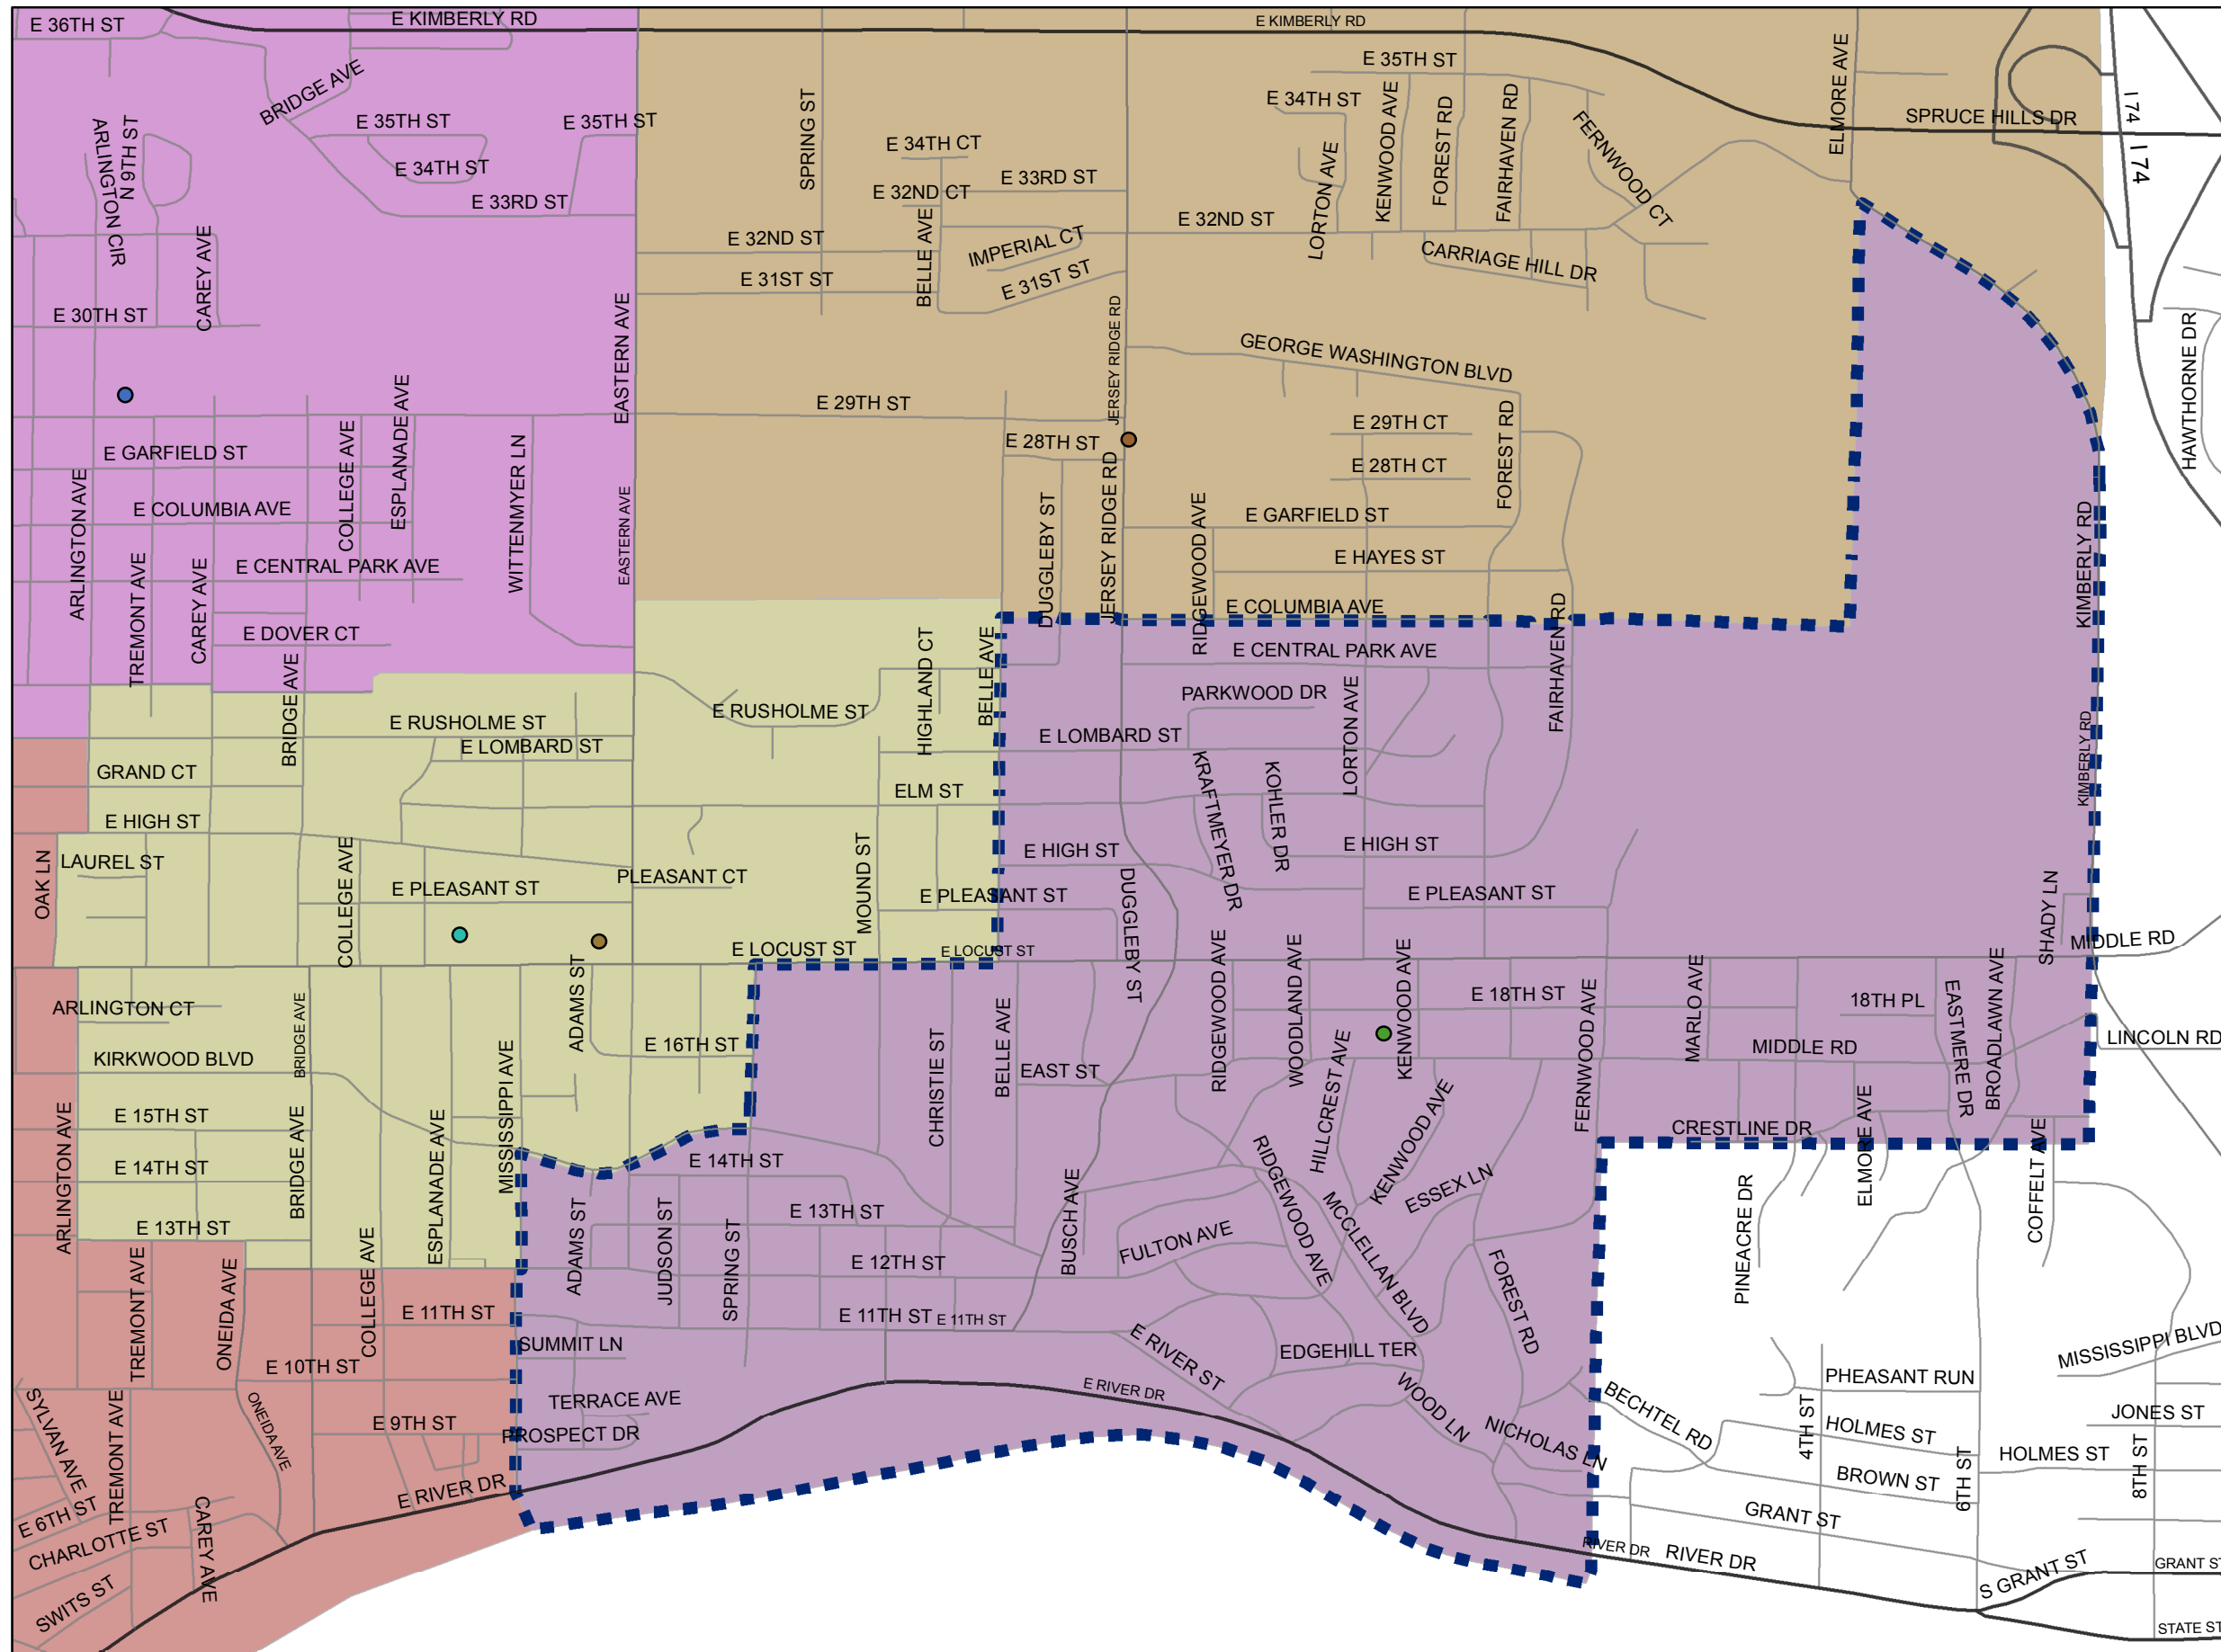

Mckinley Elementary School

Legend

Elementary Schools

NAME

- Eisenhower Elementary
- Garfield Elementary
- Madison Elementary
- McKinley Elementary
- Washington Elementary

DCSD Schools

School_Loc

- Adams Elementary School
- Blue Grass Elementary School
- Buchanan Elementary School
- Buffalo Elementary School
- Central High School
- Eisenhower Elementary School
- Fillmore Elementary School
- Garfield Elementary School
- Harrison Elementary School
- Hayes Elementary School
- Jackson Elementary School
- Jefferson Elementary School
- Madison Elementary School
- McKinley Elementary School
- Mid City High School
- Monroe Elementary School
- North High School
- Smart Intermediate School
- Sudlow Intermediate School
- Truman Elementary School
- Walcott Elementary, Intermediate School
- Washington Elementary School
- West High School
- Williams Intermediate School
- Wilson Elementary School
- Wood Intermediate School