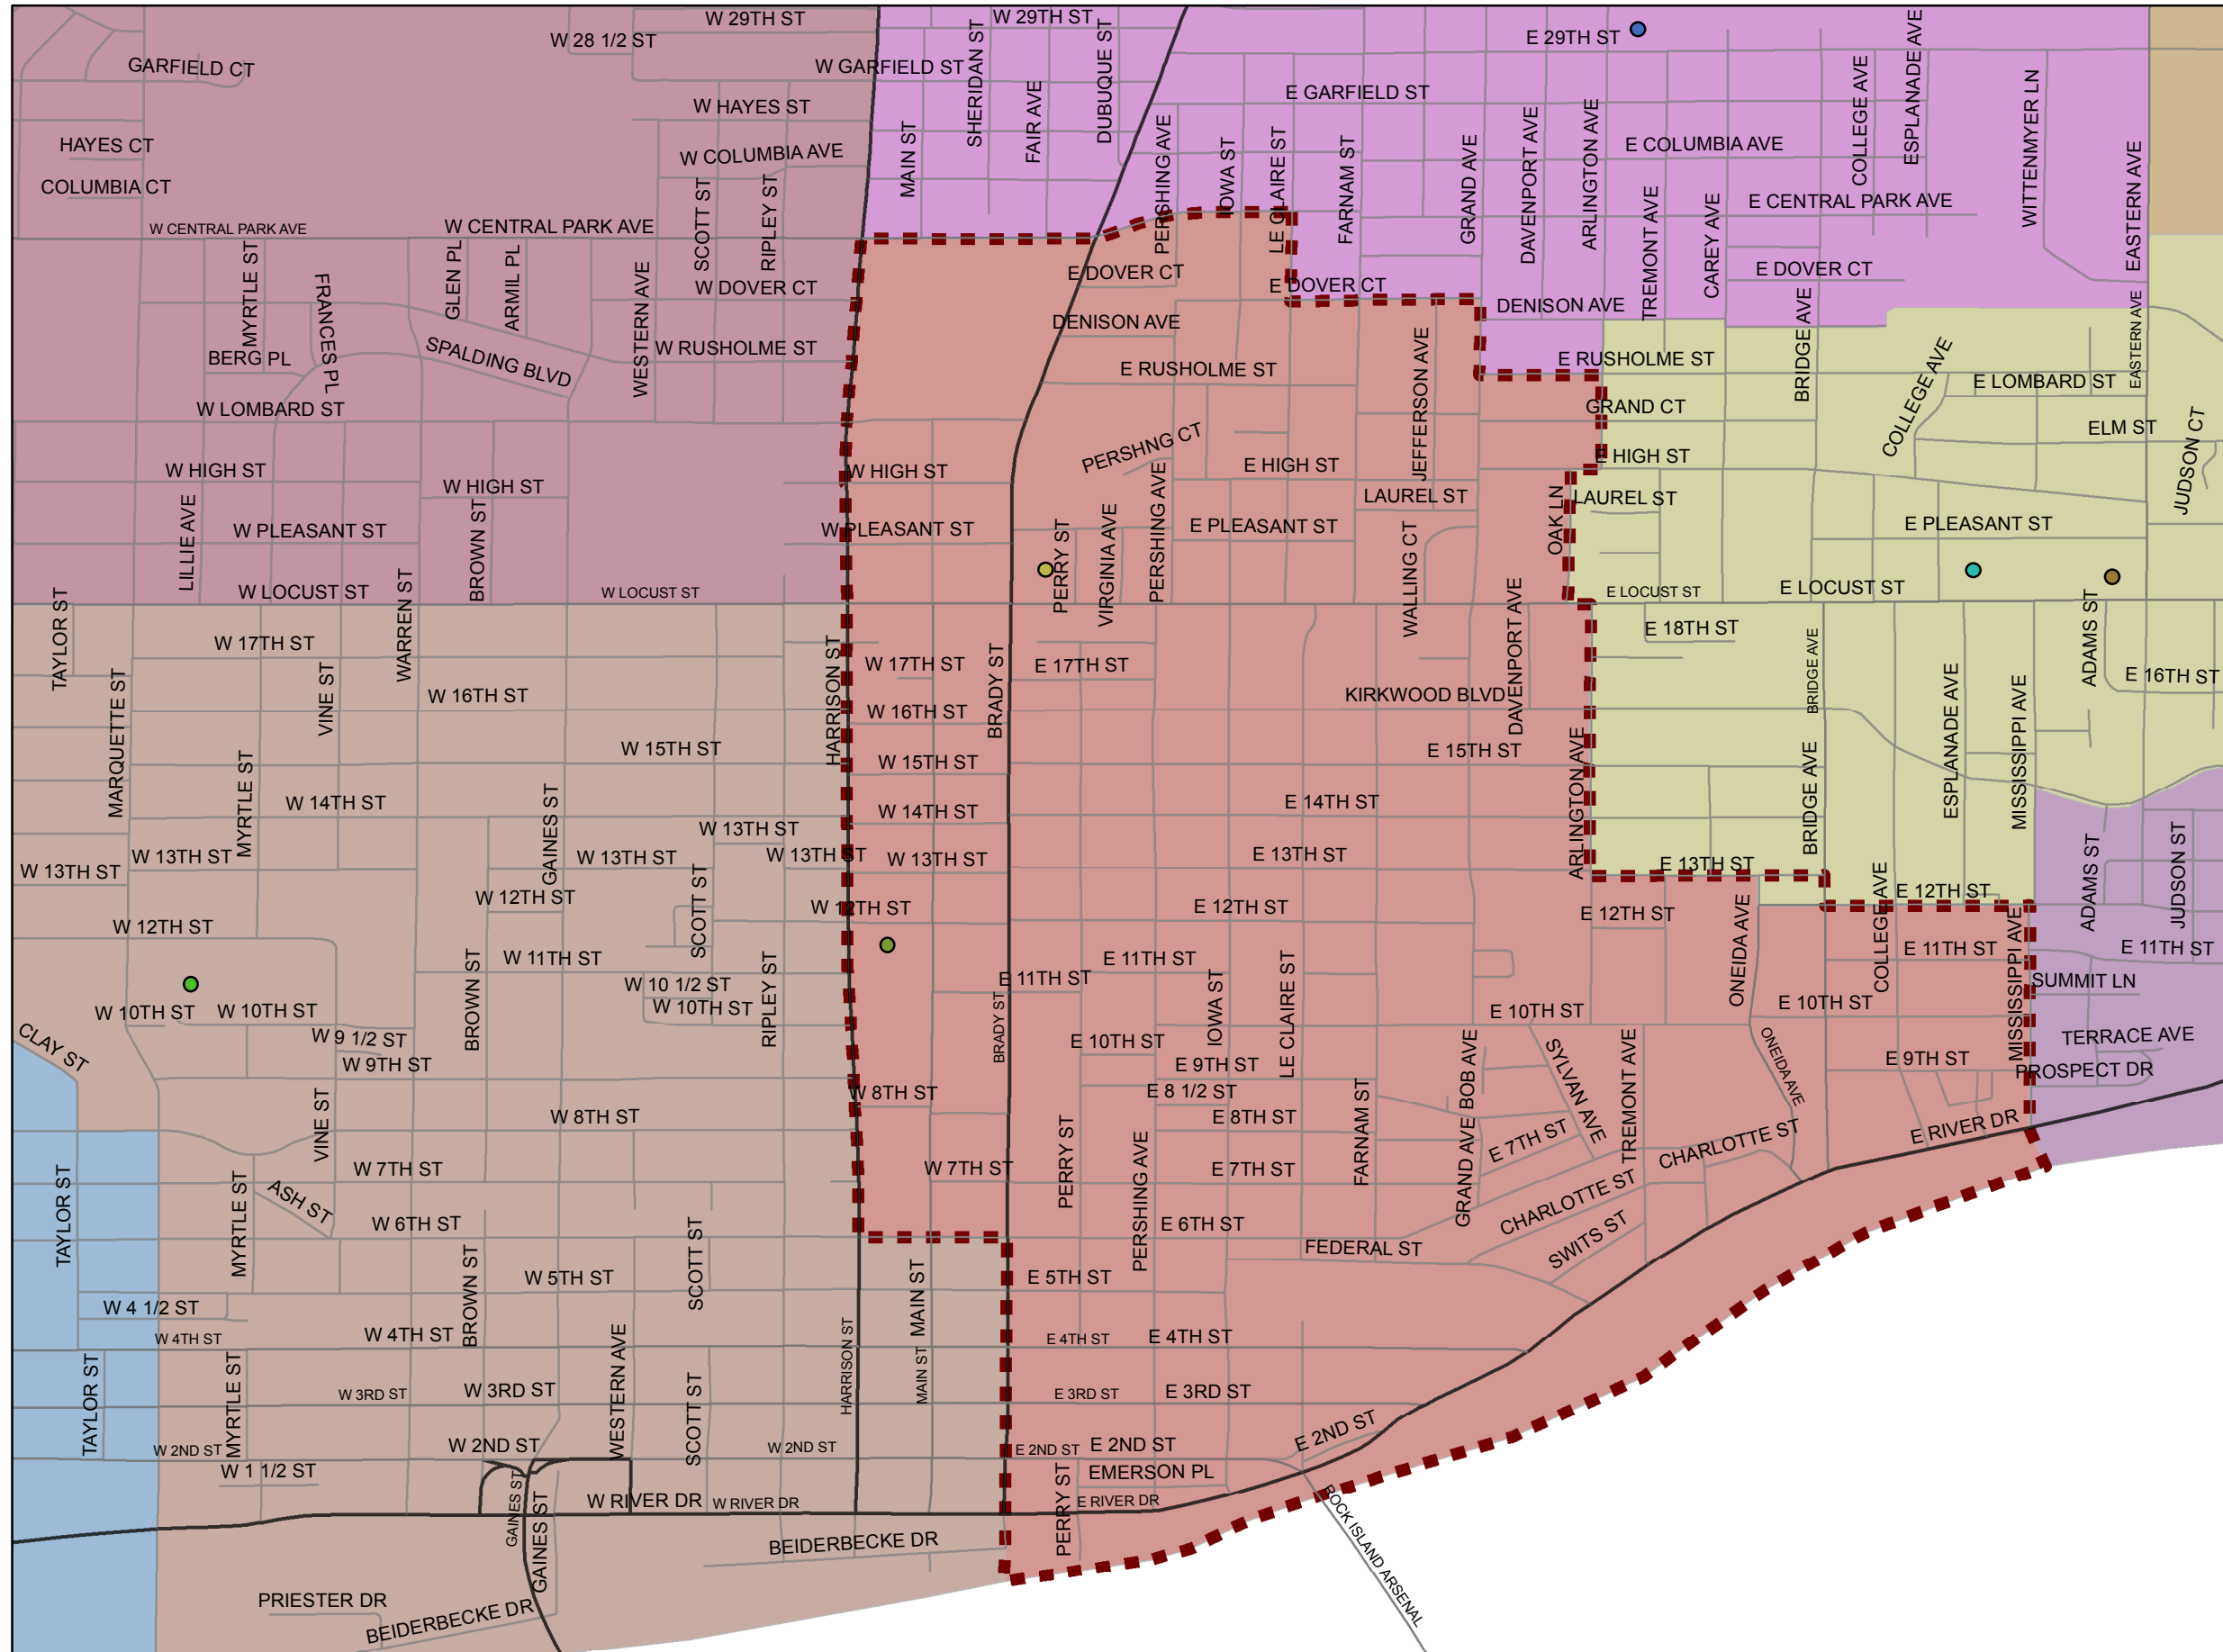

Madison Elementary School

Legend

Elementary Schools

NAME

- Adams Elementary
- Eisenhower Elementary
- Garfield Elementary
- Jefferson Elementary
- Madison Elementary
- McKinley Elementary
- Monroe Elementary
- Washington Elementary

DCSD Schools

School_Loc

- Adams Elementary School
- Blue Grass Elementary School
- Buchanan Elementary School
- Buffalo Elementary School
- Central High School
- Eisenhower Elementary School
- Fillmore Elementary School
- Garfield Elementary School
- Harrison Elementary School
- Hayes Elementary School
- Jackson Elementary School
- Jefferson Elementary School
- Madison Elementary School
- McKinley Elementary School
- Mid City High School
- Monroe Elementary School
- North High School
- Smart Intermediate School
- Sudlow Intermediate School
- Truman Elementary School
- Walcott Elementary, Intermediate School
- Washington Elementary School
- West High School
- Williams Intermediate School
- Wilson Elementary School
- Wood Intermediate School

0

1

N

2 Miles