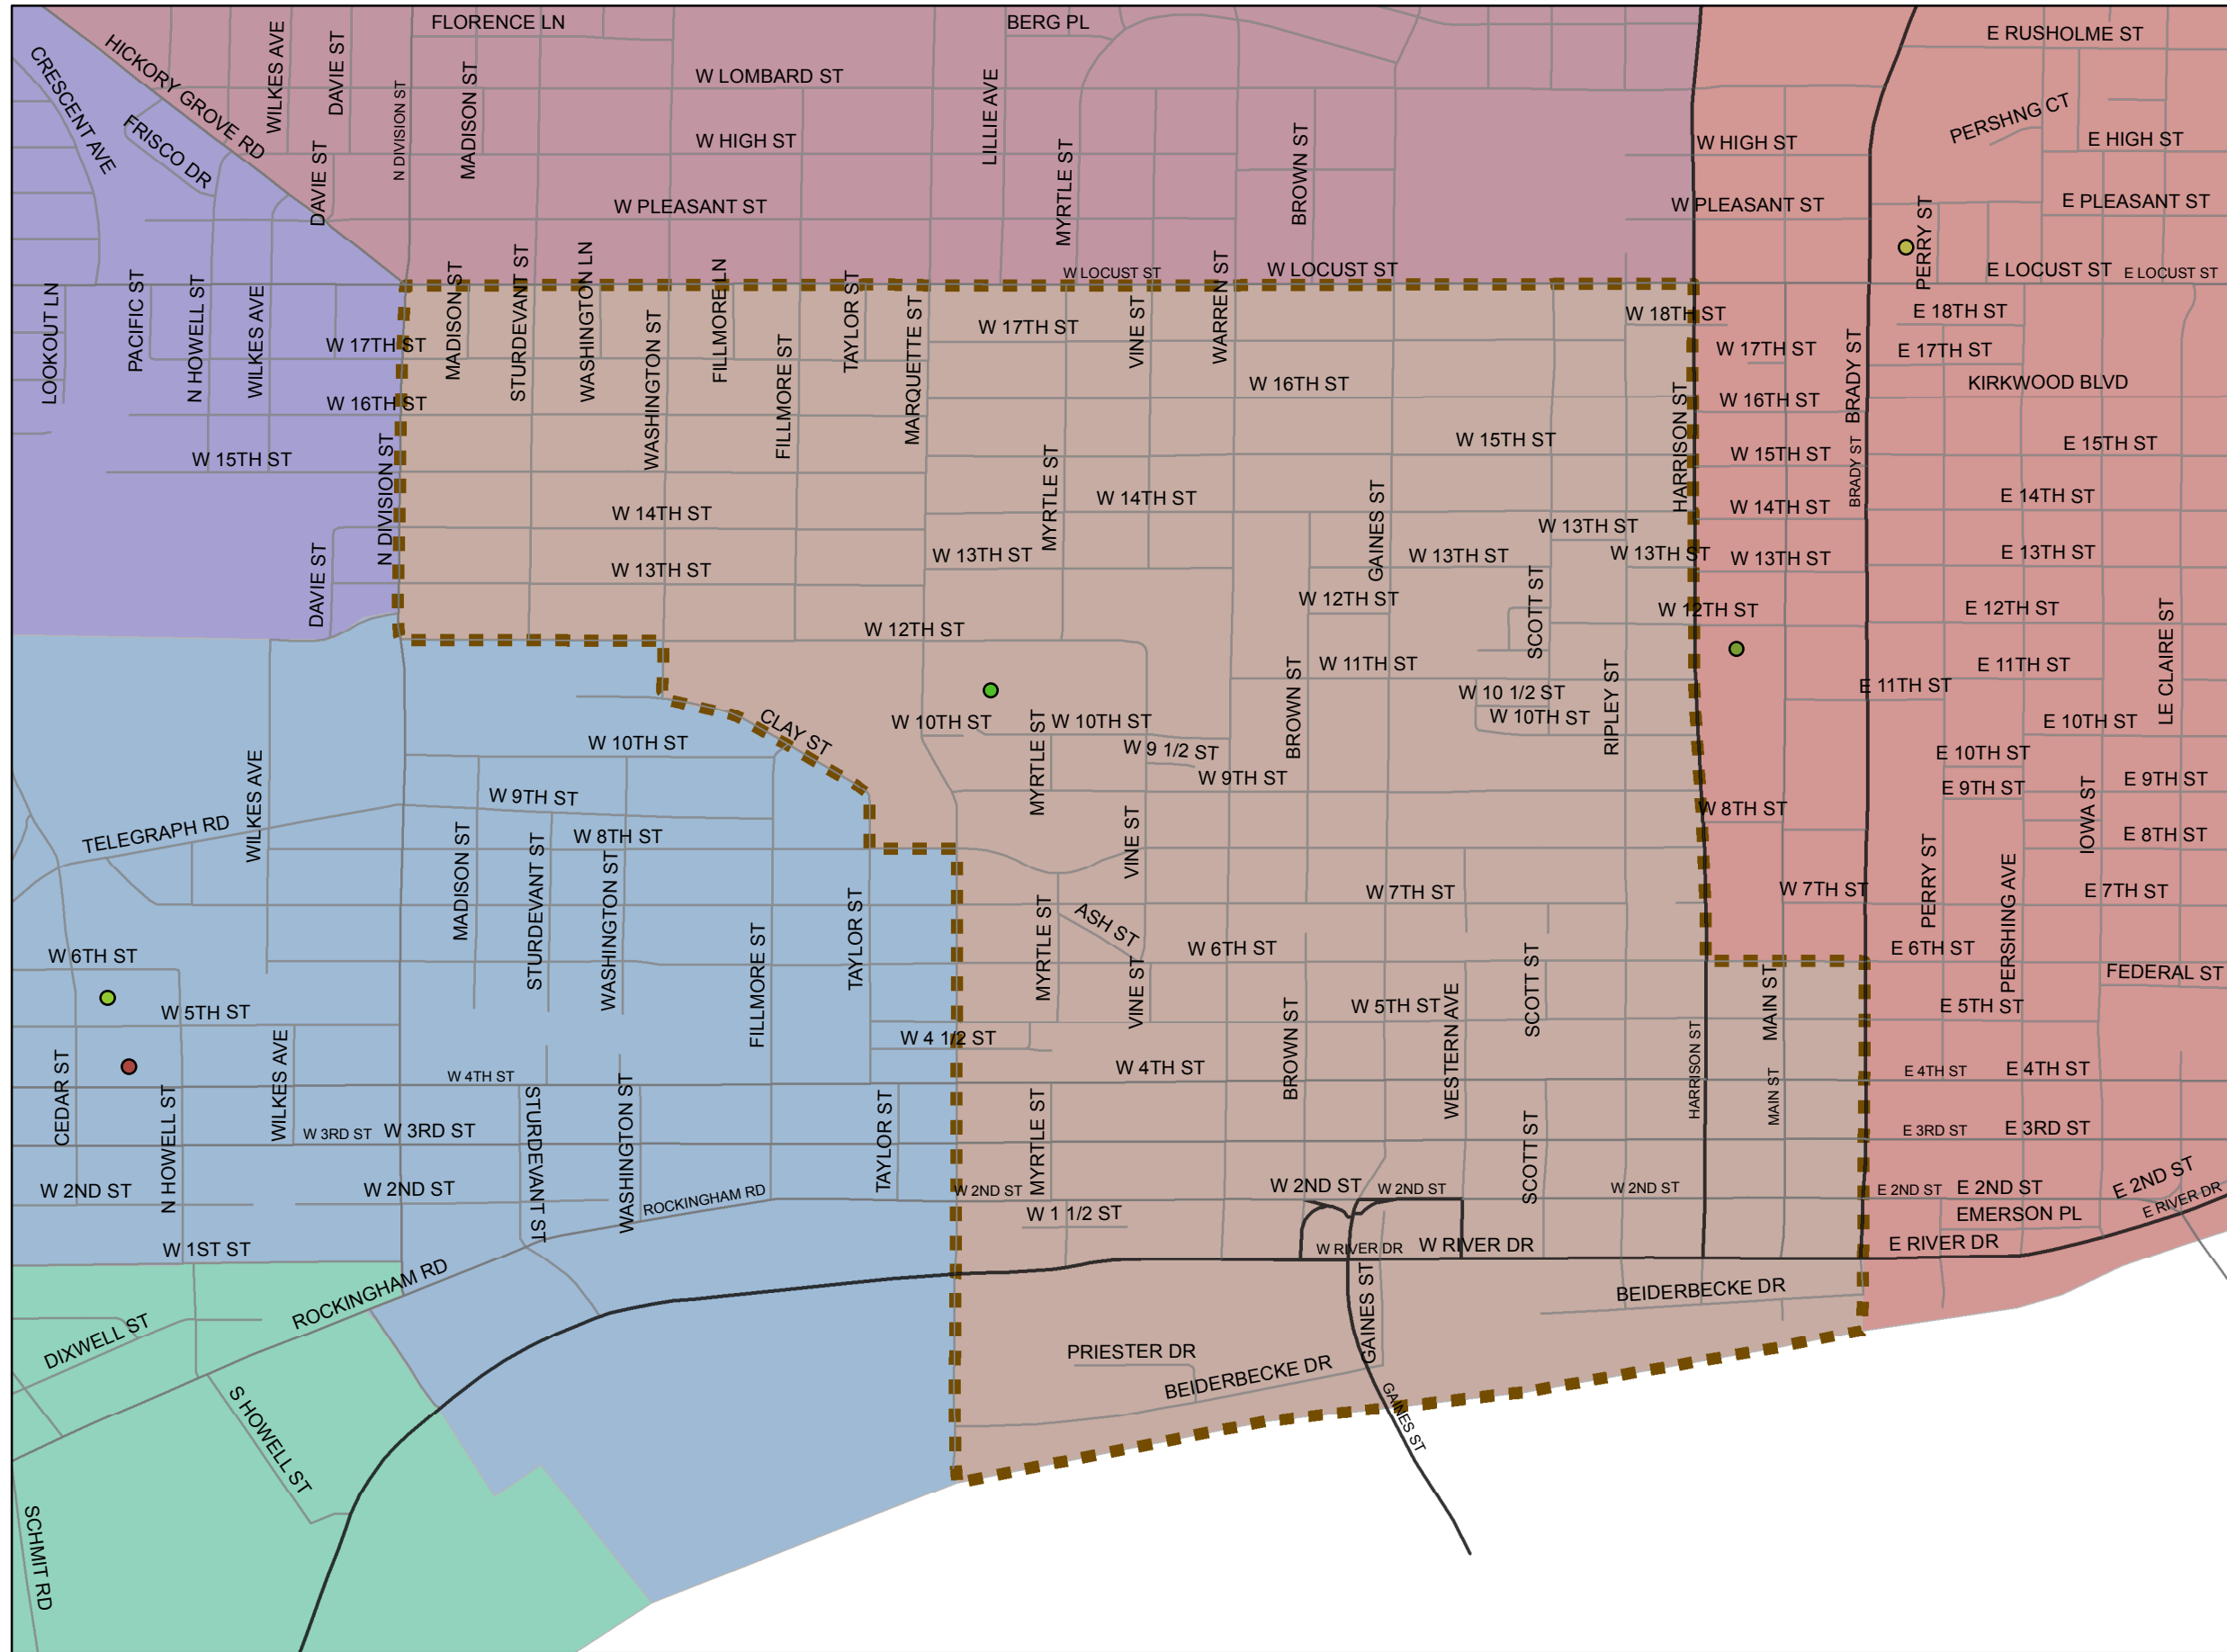

Jefferson Elementary School

Legend

Elementary Schools

NAME

- Adams Elementary
- Hayes Elementary
- Jefferson Elementary
- Madison Elementary
- Monroe Elementary
- Wilson Elementary

DCSD Schools

School_Loc

- Adams Elementary School
- Blue Grass Elementary School
- Buchanan Elementary School
- Buffalo Elementary School
- Central High School
- Eisenhower Elementary School
- Fillmore Elementary School
- Garfield Elementary School
- Harrison Elementary School
- Hayes Elementary School
- Jackson Elementary School
- Jefferson Elementary School
- Madison Elementary School
- McKinley Elementary School
- Mid City High School
- Monroe Elementary School
- North High School
- Smart Intermediate School
- Sudlow Intermediate School
- Truman Elementary School
- Walcott Elementary, Intermediate School
- Washington Elementary School
- West High School
- Williams Intermediate School
- Wilson Elementary School
- Wood Intermediate School

0

1

2 Miles

N