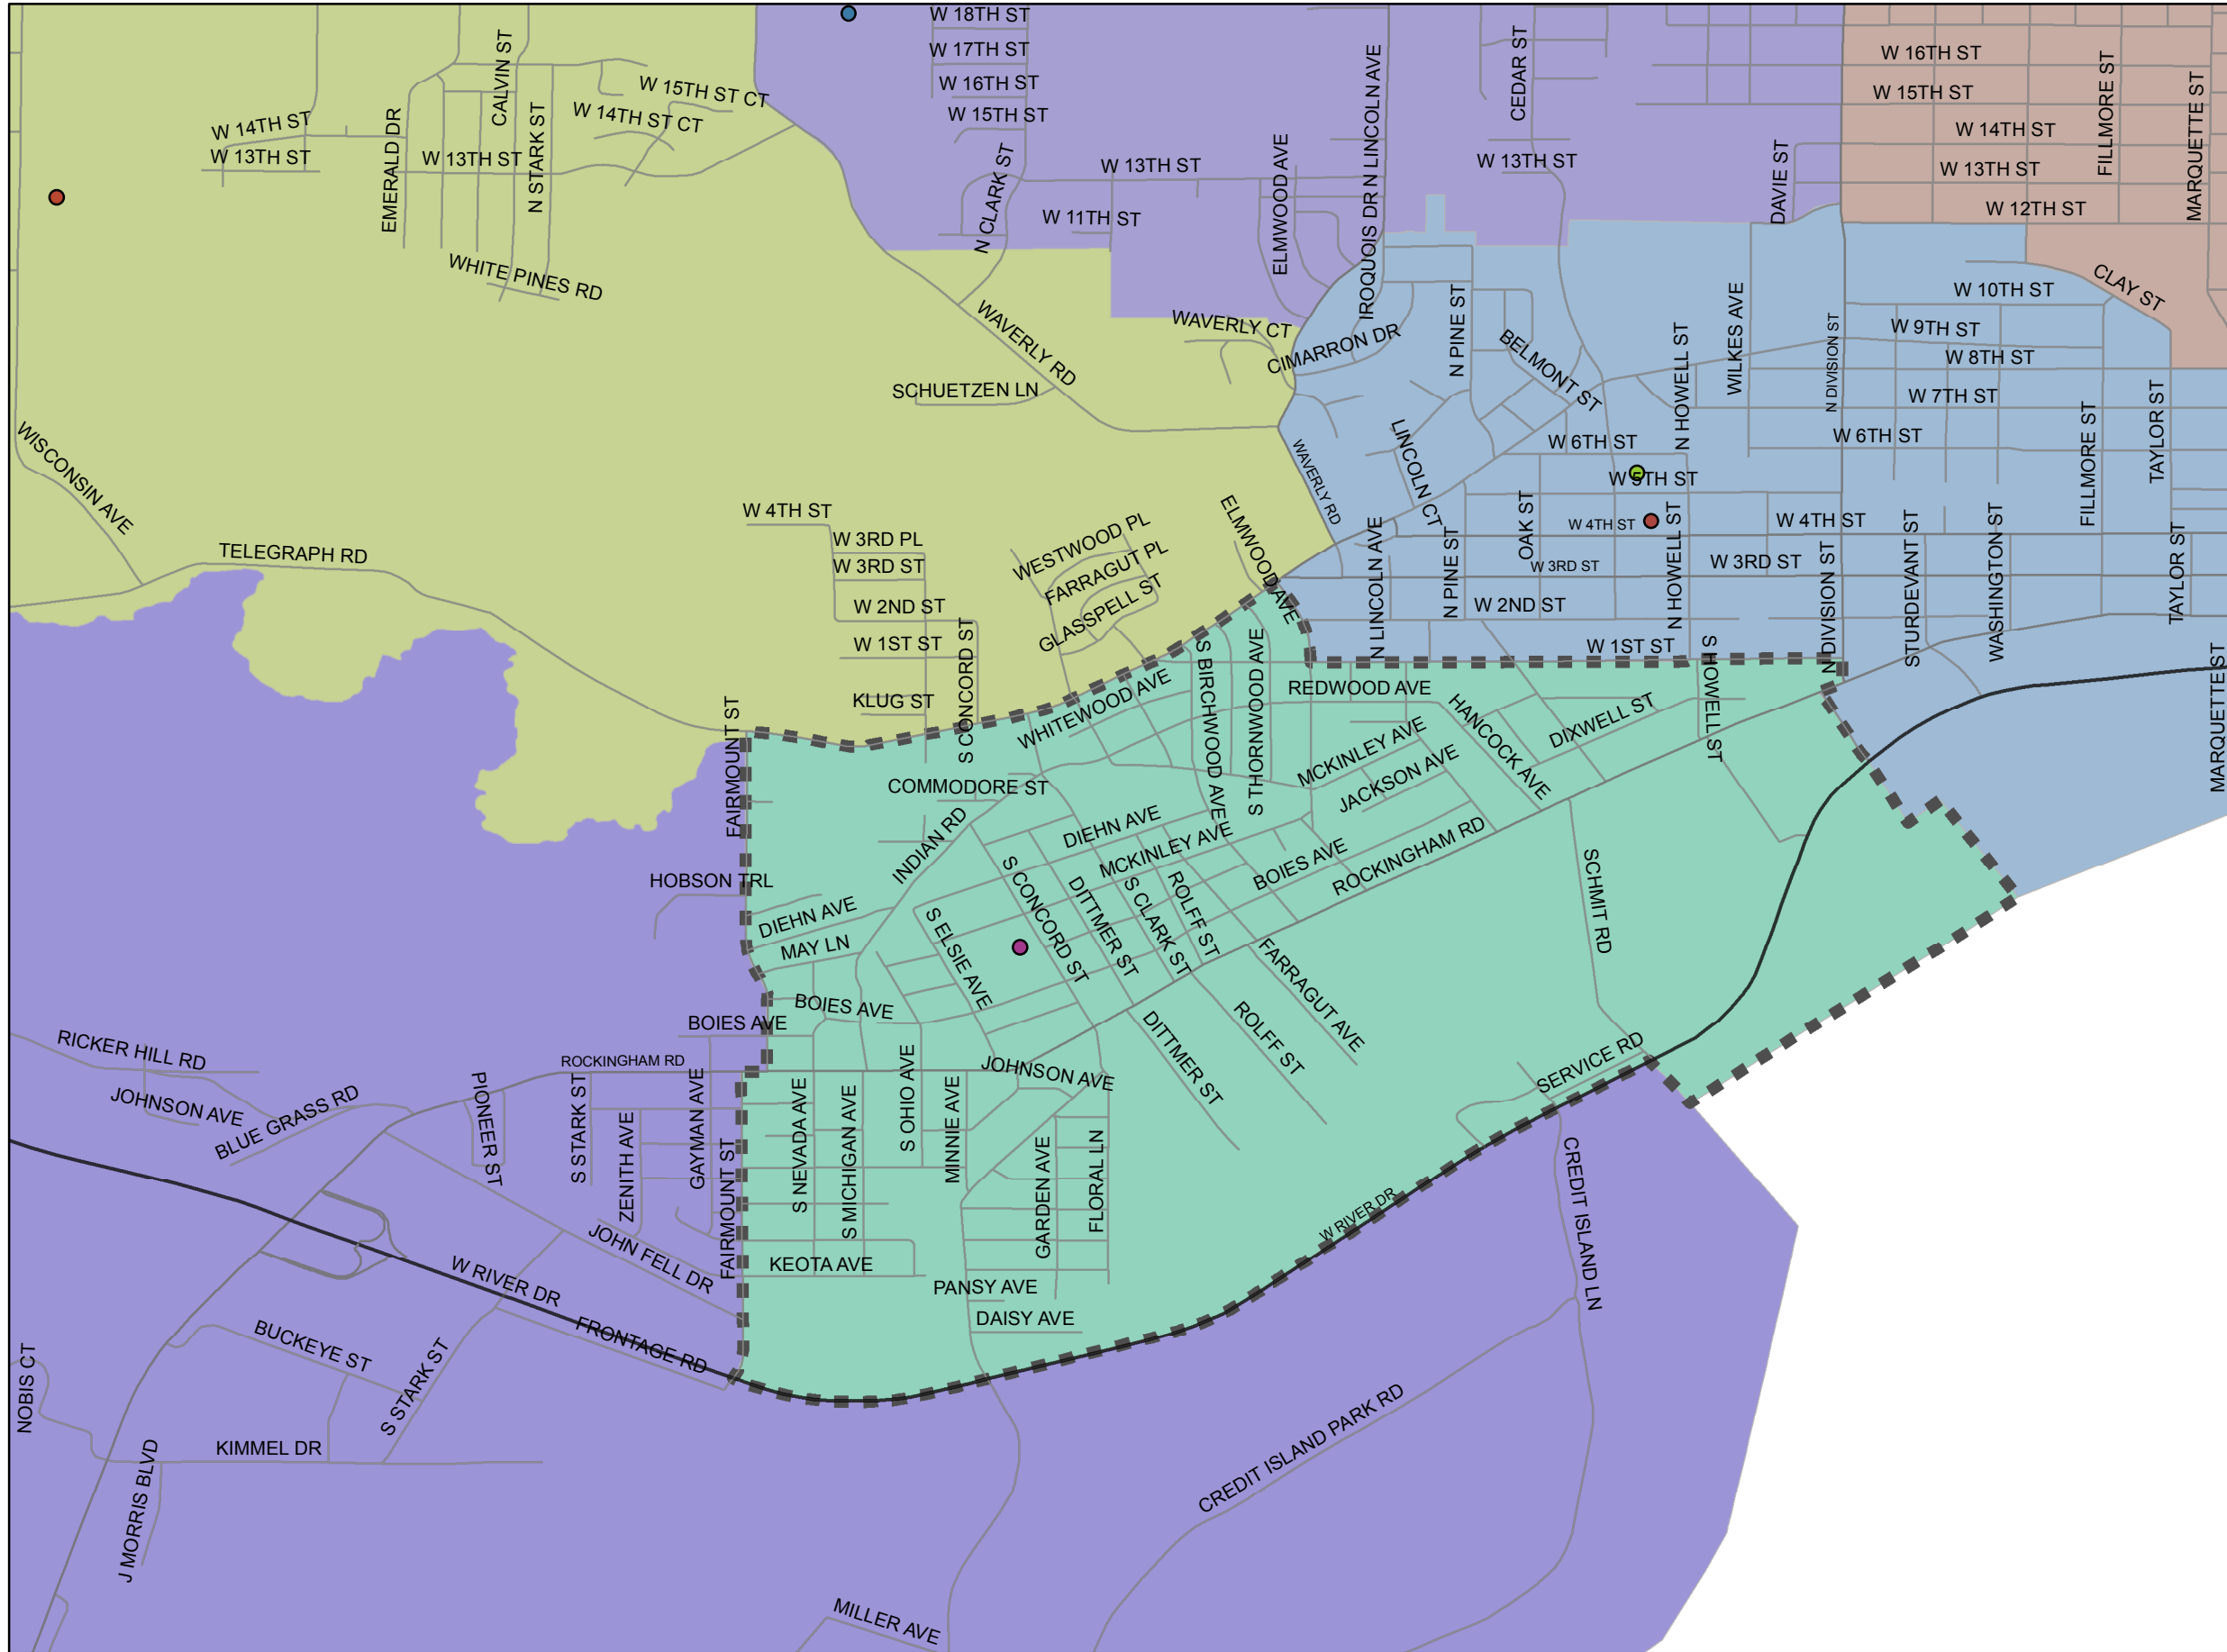

Hayes Elementary School

Legend

Elementary Schools

NAME

- Buffalo Elementary
- Hayes Elementary
- Jackson Elementary
- Jefferson Elementary
- Monroe Elementary
- Wilson Elementary

DCSD Schools

School_Loc

- Adams Elementary School
- Blue Grass Elementary School
- Buchanan Elementary School
- Buffalo Elementary School
- Central High School
- Eisenhower Elementary School
- Fillmore Elementary School
- Garfield Elementary School
- Harrison Elementary School
- Hayes Elementary School
- Jackson Elementary School
- Jefferson Elementary School
- Madison Elementary School
- McKinley Elementary School
- Mid City High School
- Monroe Elementary School
- North High School
- Smart Intermediate School
- Sudlow Intermediate School
- Truman Elementary School
- Walcott Elementary, Intermediate School
- Washington Elementary School
- West High School
- Williams Intermediate School
- Wilson Elementary School
- Wood Intermediate School

N

0

1

2 Miles