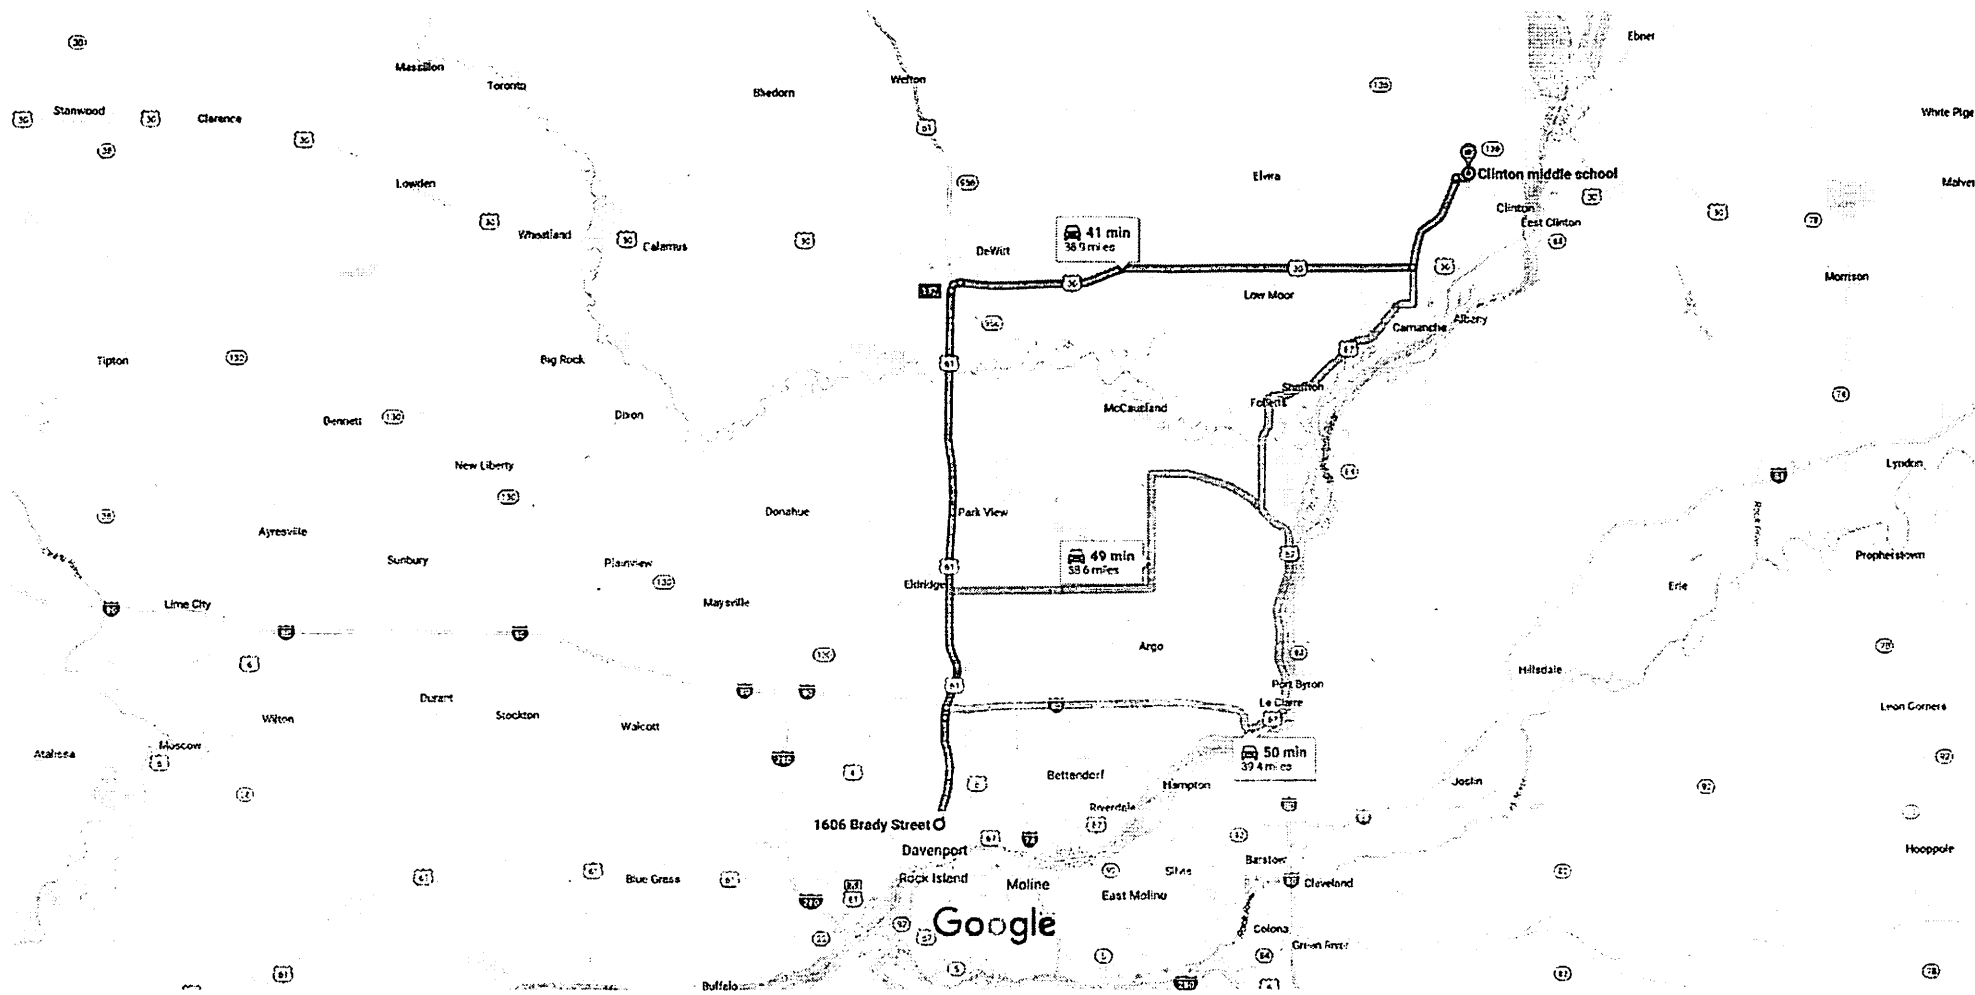

# Google Maps 1606 Brady Street, Davenport, IA to Clinton, IA 52732

Drive 38.9 miles, 41 min

Map data ©2016 Google 2 mi

## 1606 Brady Street

Davenport, IA 52803

- ↑ 1. Head north on U.S. 61 Business/Brady St toward E 17th St
- Ⓜ Continue to follow U.S. 61 Business

3.8 mi

- ↶ 2. Keep left to stay on U.S. 61 Business 0.4 mi
- ↑ 3. Continue onto U.S Hwy 61 N 14.6 mi
- ↘ 4. Take exit 137 for US-30 E toward Dewitt/Clinton 0.5 mi
- ↑ 5. Continue onto US-30 E/Lincoln Way 15.7 mi
- ↶ 6. Turn left onto Mill Creek Pkwy 3.5 mi
- ↘ 7. Turn right onto 13th Ave N 0.4 mi

## Clinton middle school

Clinton, IA 52732

These directions are for planning purposes only. You may find that construction projects, traffic, weather, or other events may cause conditions to differ from the map results, and you should plan your route accordingly. You must obey all signs or notices regarding your route.