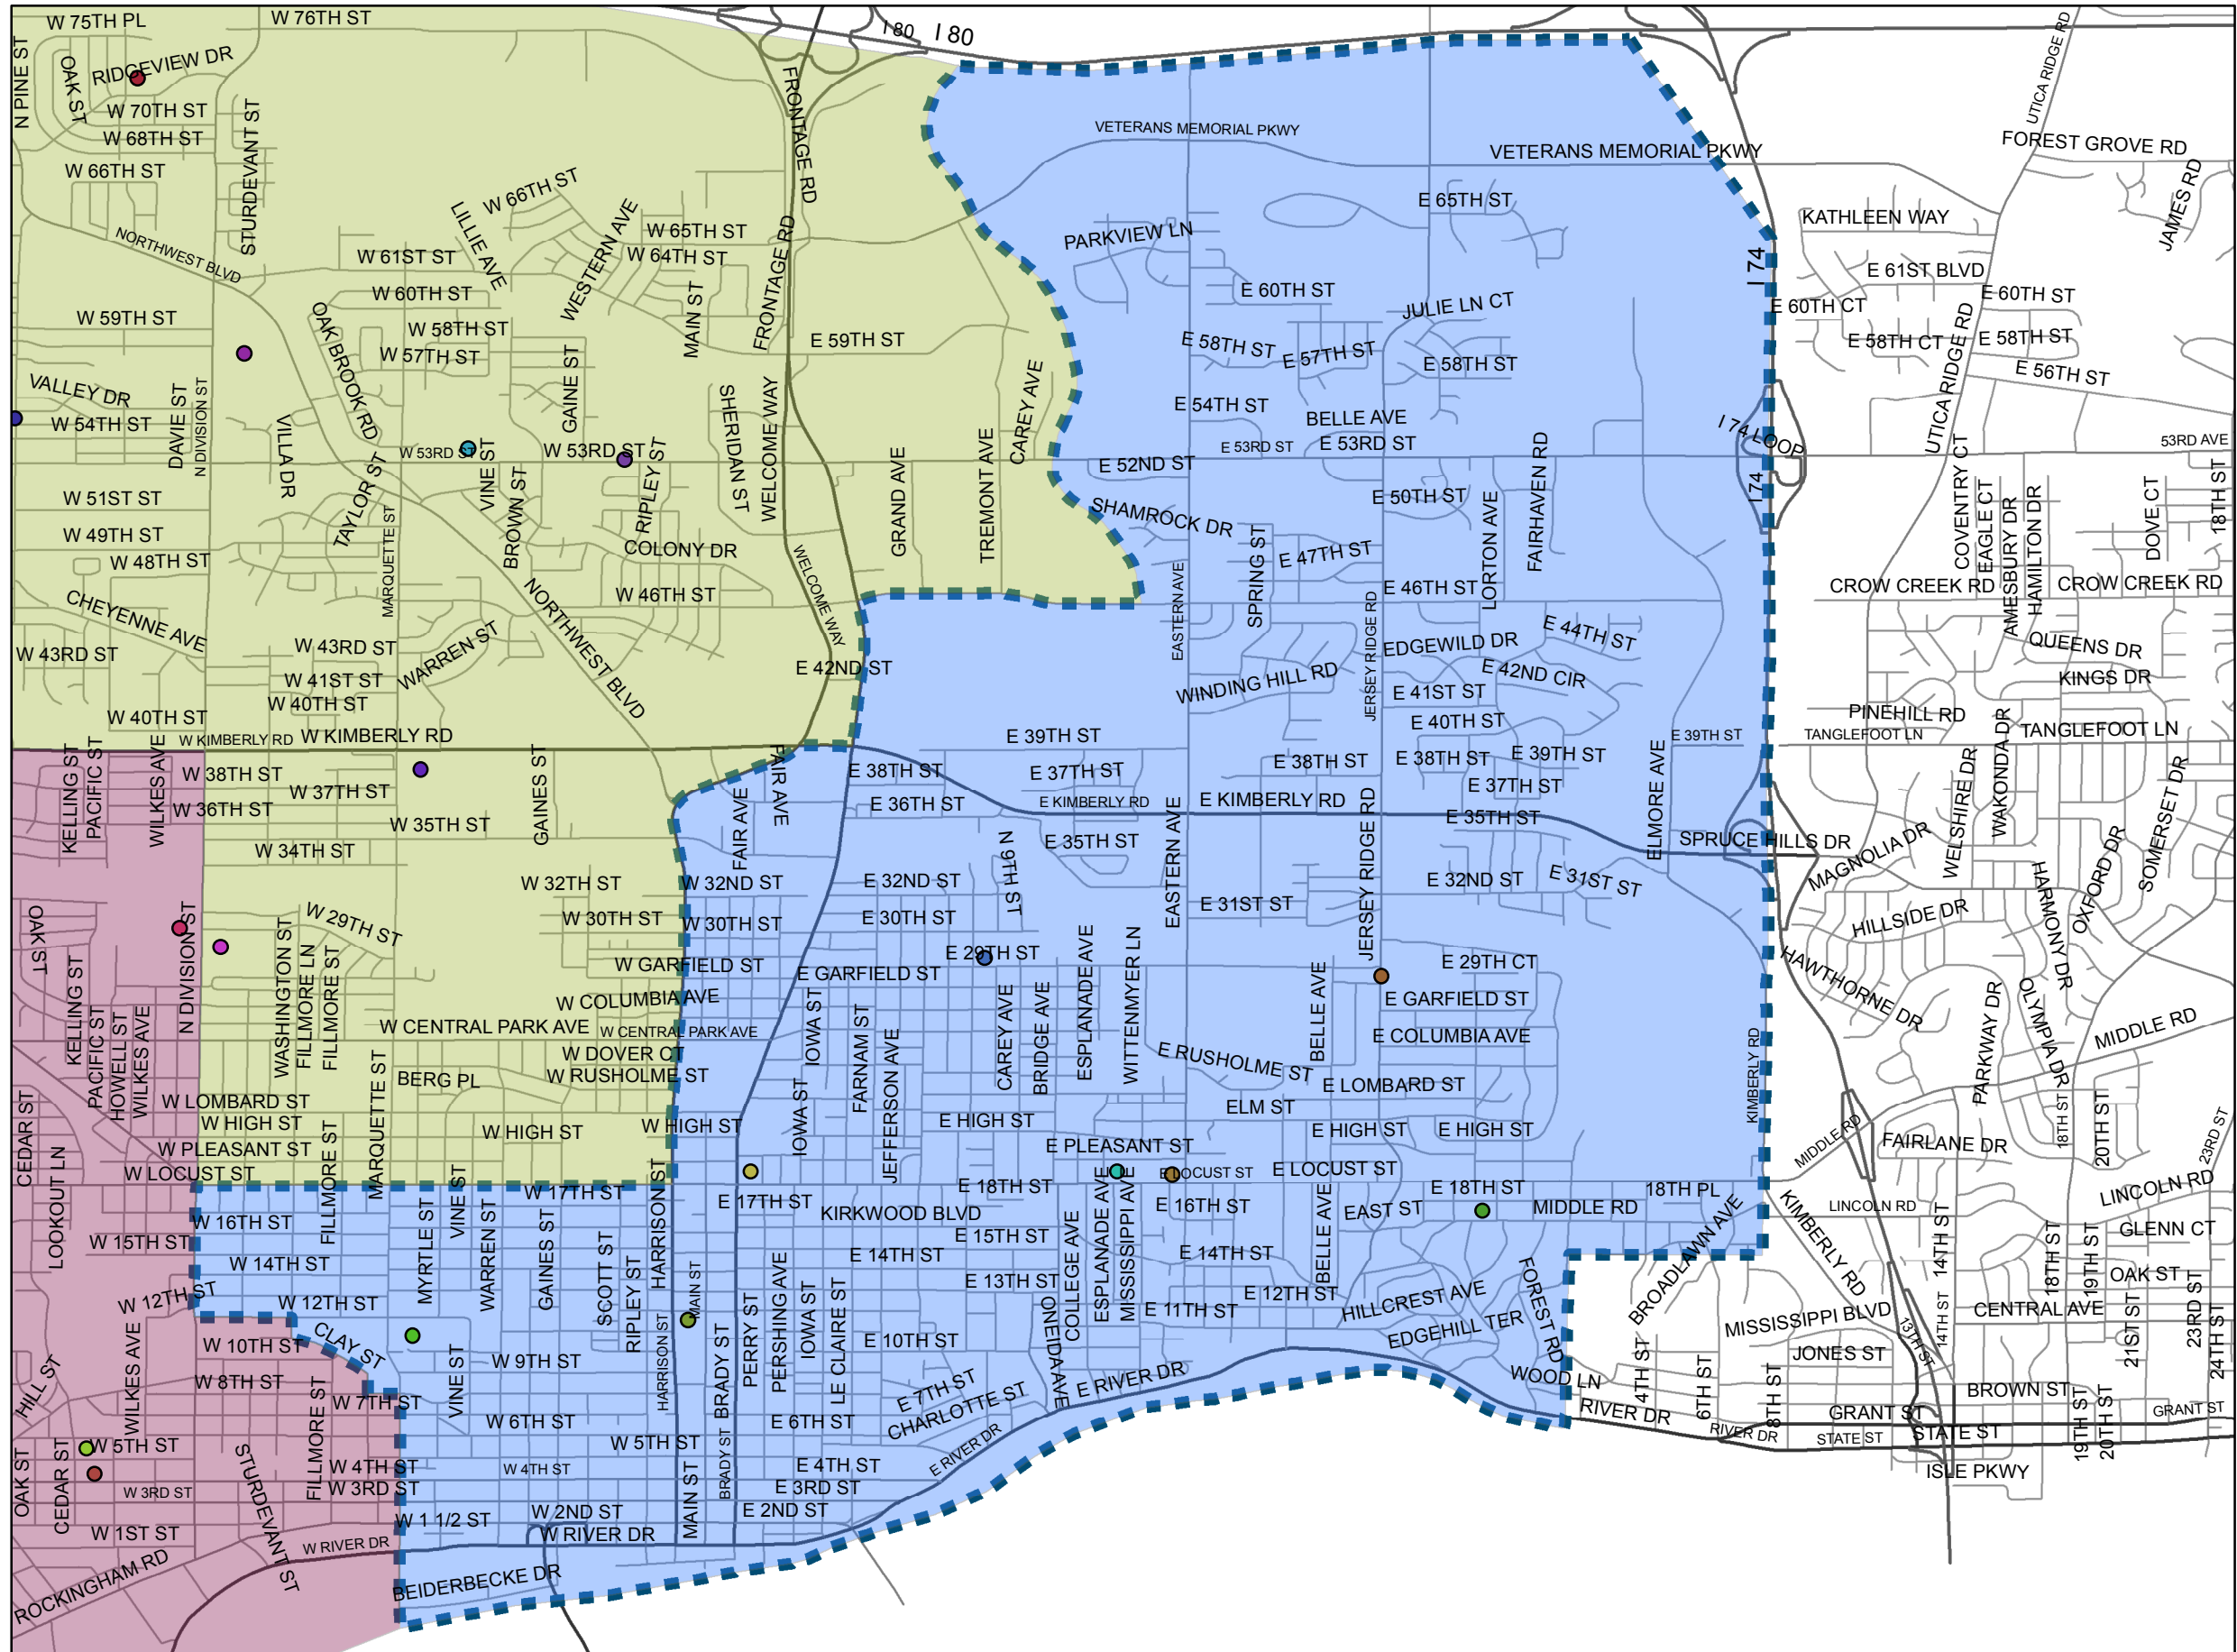

Central High School

Legend

NAME

- North High
- Central High
- West High

DCSD Schools

School_Loc

- Adams Elementary School
- Blue Grass Elementary School
- Buchanan Elementary School
- Buffalo Elementary School
- Central High School
- Eisenhower Elementary School
- Fillmore Elementary School
- Garfield Elementary School
- Harrison Elementary School
- Hayes Elementary School
- Jackson Elementary School
- Jefferson Elementary School
- Madison Elementary School
- McKinley Elementary School
- Mid City High School
- Monroe Elementary School
- North High School
- Smart Intermediate School
- Sudlow Intermediate School
- Truman Elementary School
- Walcott Elementary, Intermediate School
- Washington Elementary School
- West High School
- Williams Intermediate School
- Wilson Elementary School
- Wood Intermediate School