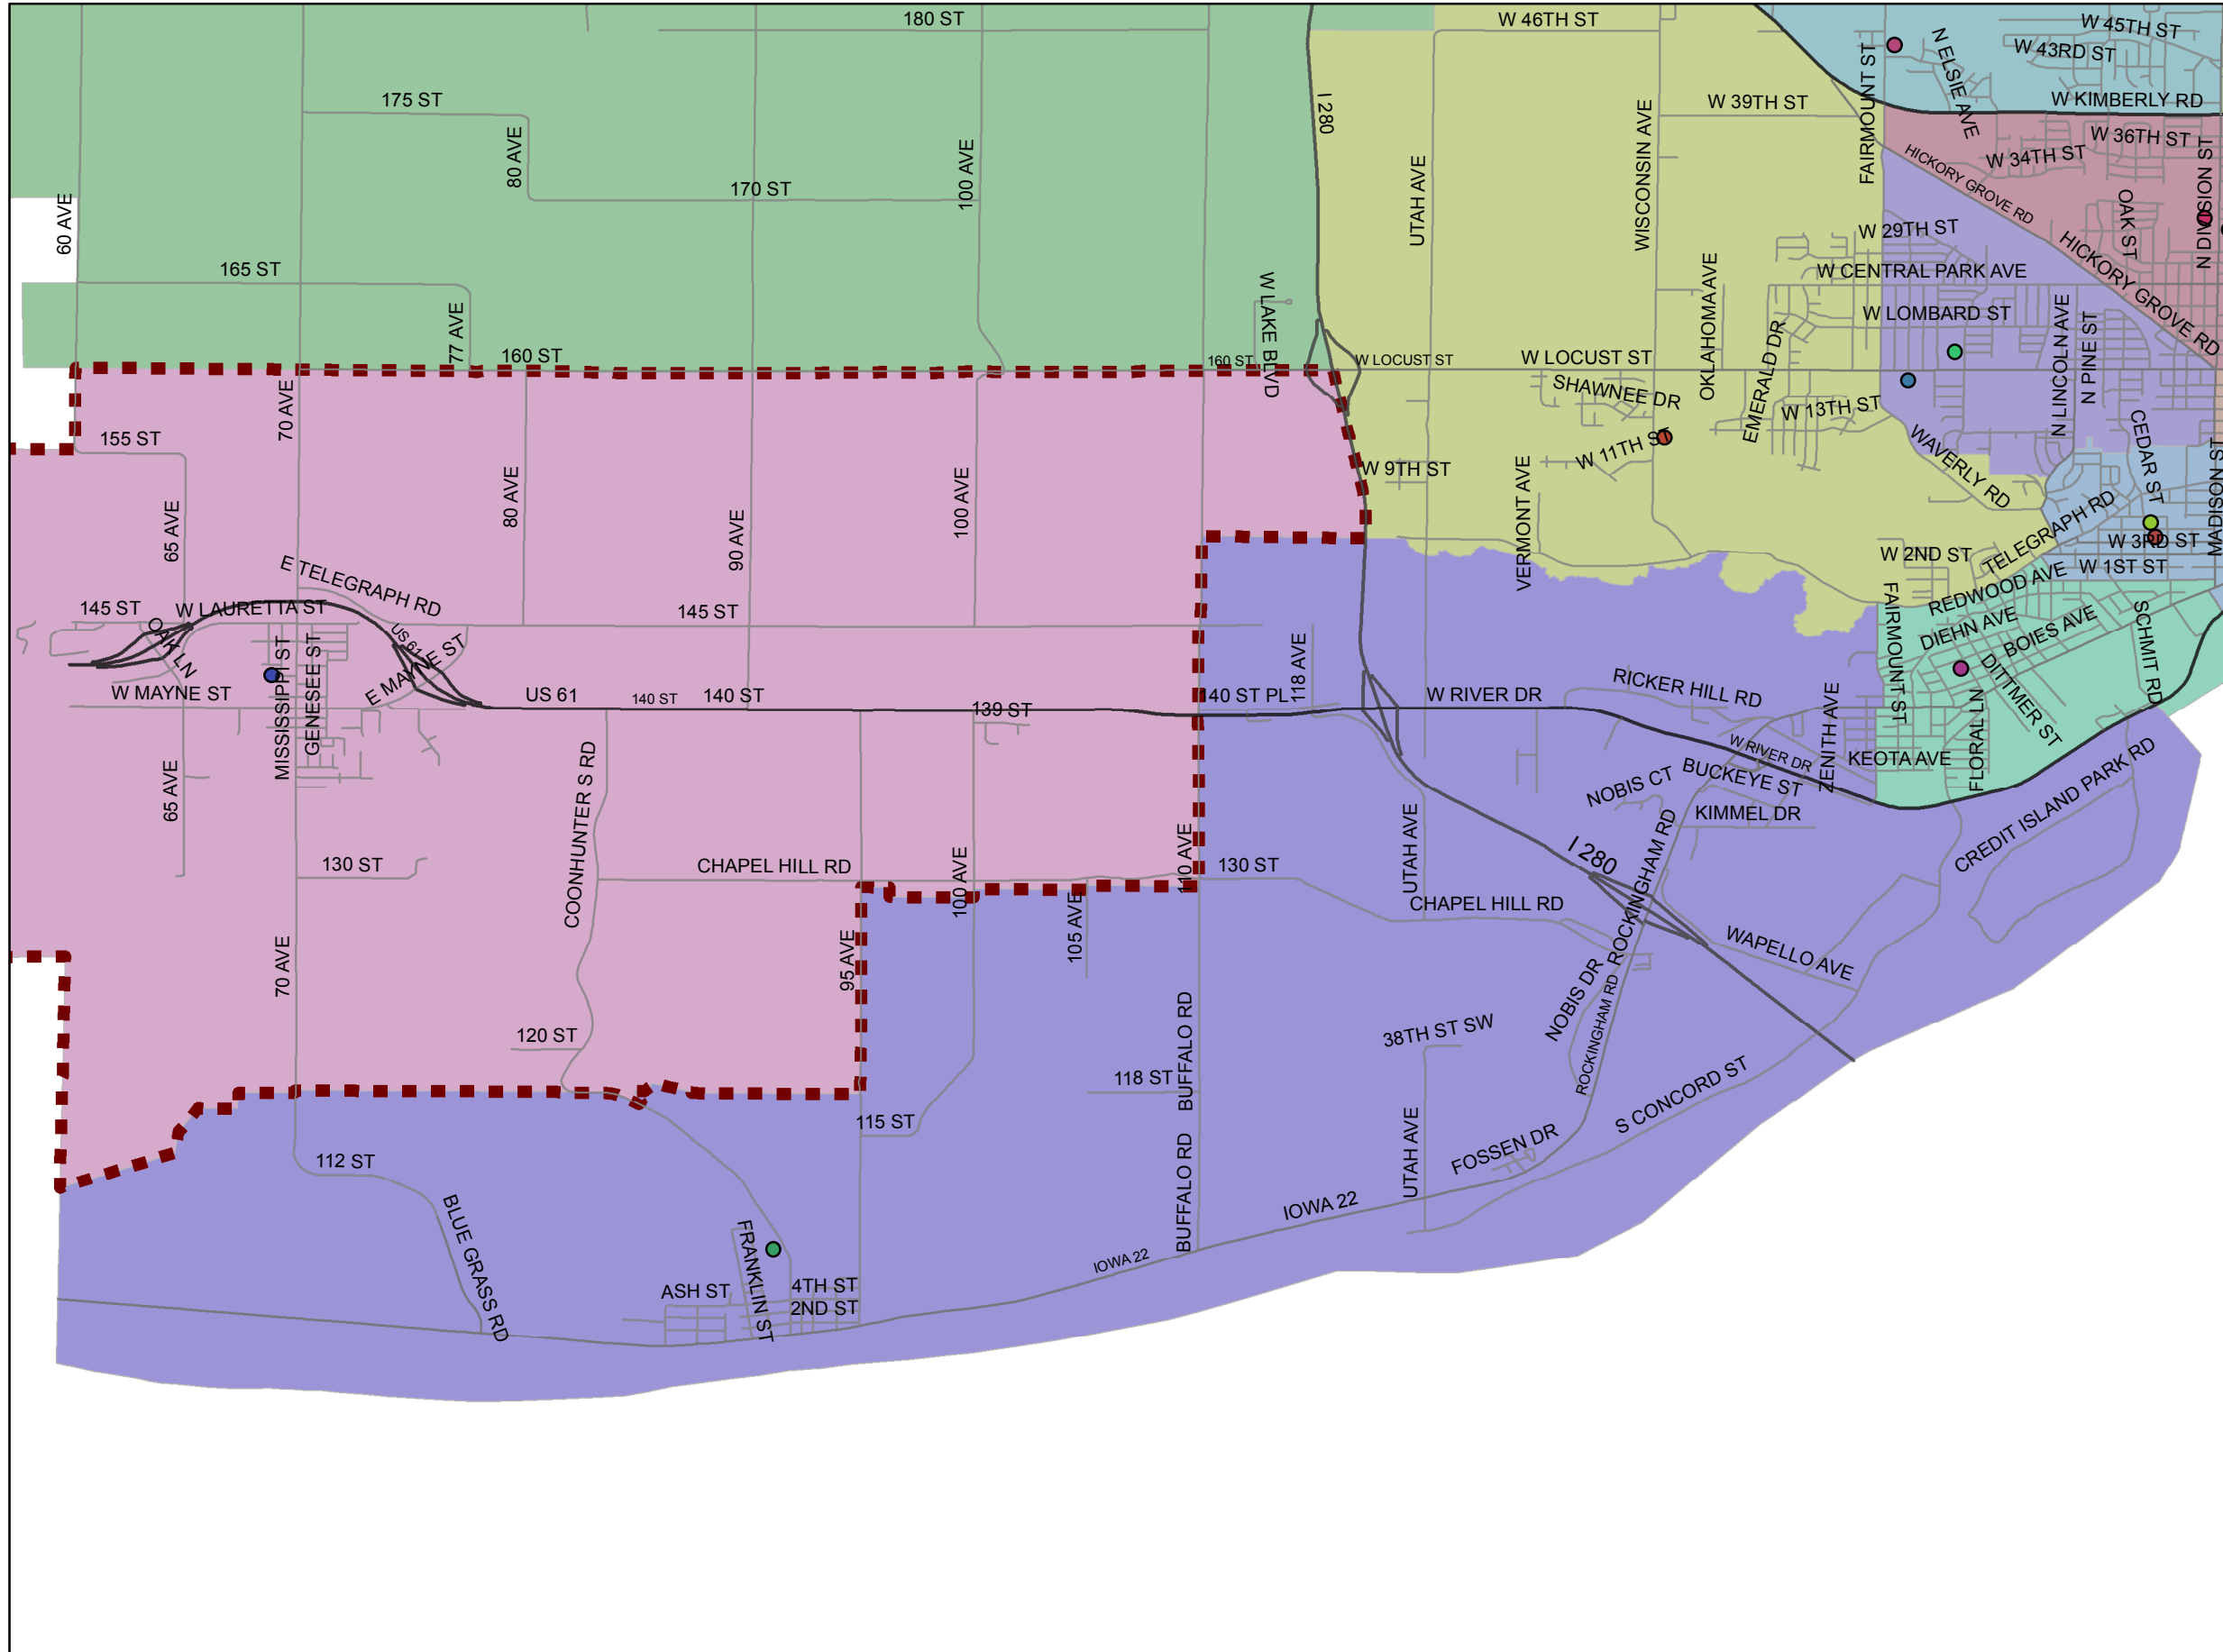

Buffalo Elementary School

Legend

Elementary Schools

NAME

- Adams Elementary
- Blue Grass Elementary
- Buchanan Elementary
- Buffalo Elementary
- Harrison Elementary
- Hayes Elementary
- Jackson Elementary
- Jefferson Elementary
- Monroe Elementary
- Walcott Elementary
- Wilson Elementary

DCSD Schools

School_Loc

- Adams Elementary School
- Blue Grass Elementary School
- Buchanan Elementary School
- Buffalo Elementary School
- Central High School
- Eisenhower Elementary School
- Fillmore Elementary School
- Garfield Elementary School
- Harrison Elementary School
- Hayes Elementary School
- Jackson Elementary School
- Jefferson Elementary School
- Madison Elementary School
- McKinley Elementary School
- Mid City High School
- Monroe Elementary School
- North High School
- Smart Intermediate School
- Sudlow Intermediate School
- Truman Elementary School
- Walcott Elementary, Intermediate School
- Washington Elementary School
- West High School
- Williams Intermediate School
- Wilson Elementary School
- Wood Intermediate School