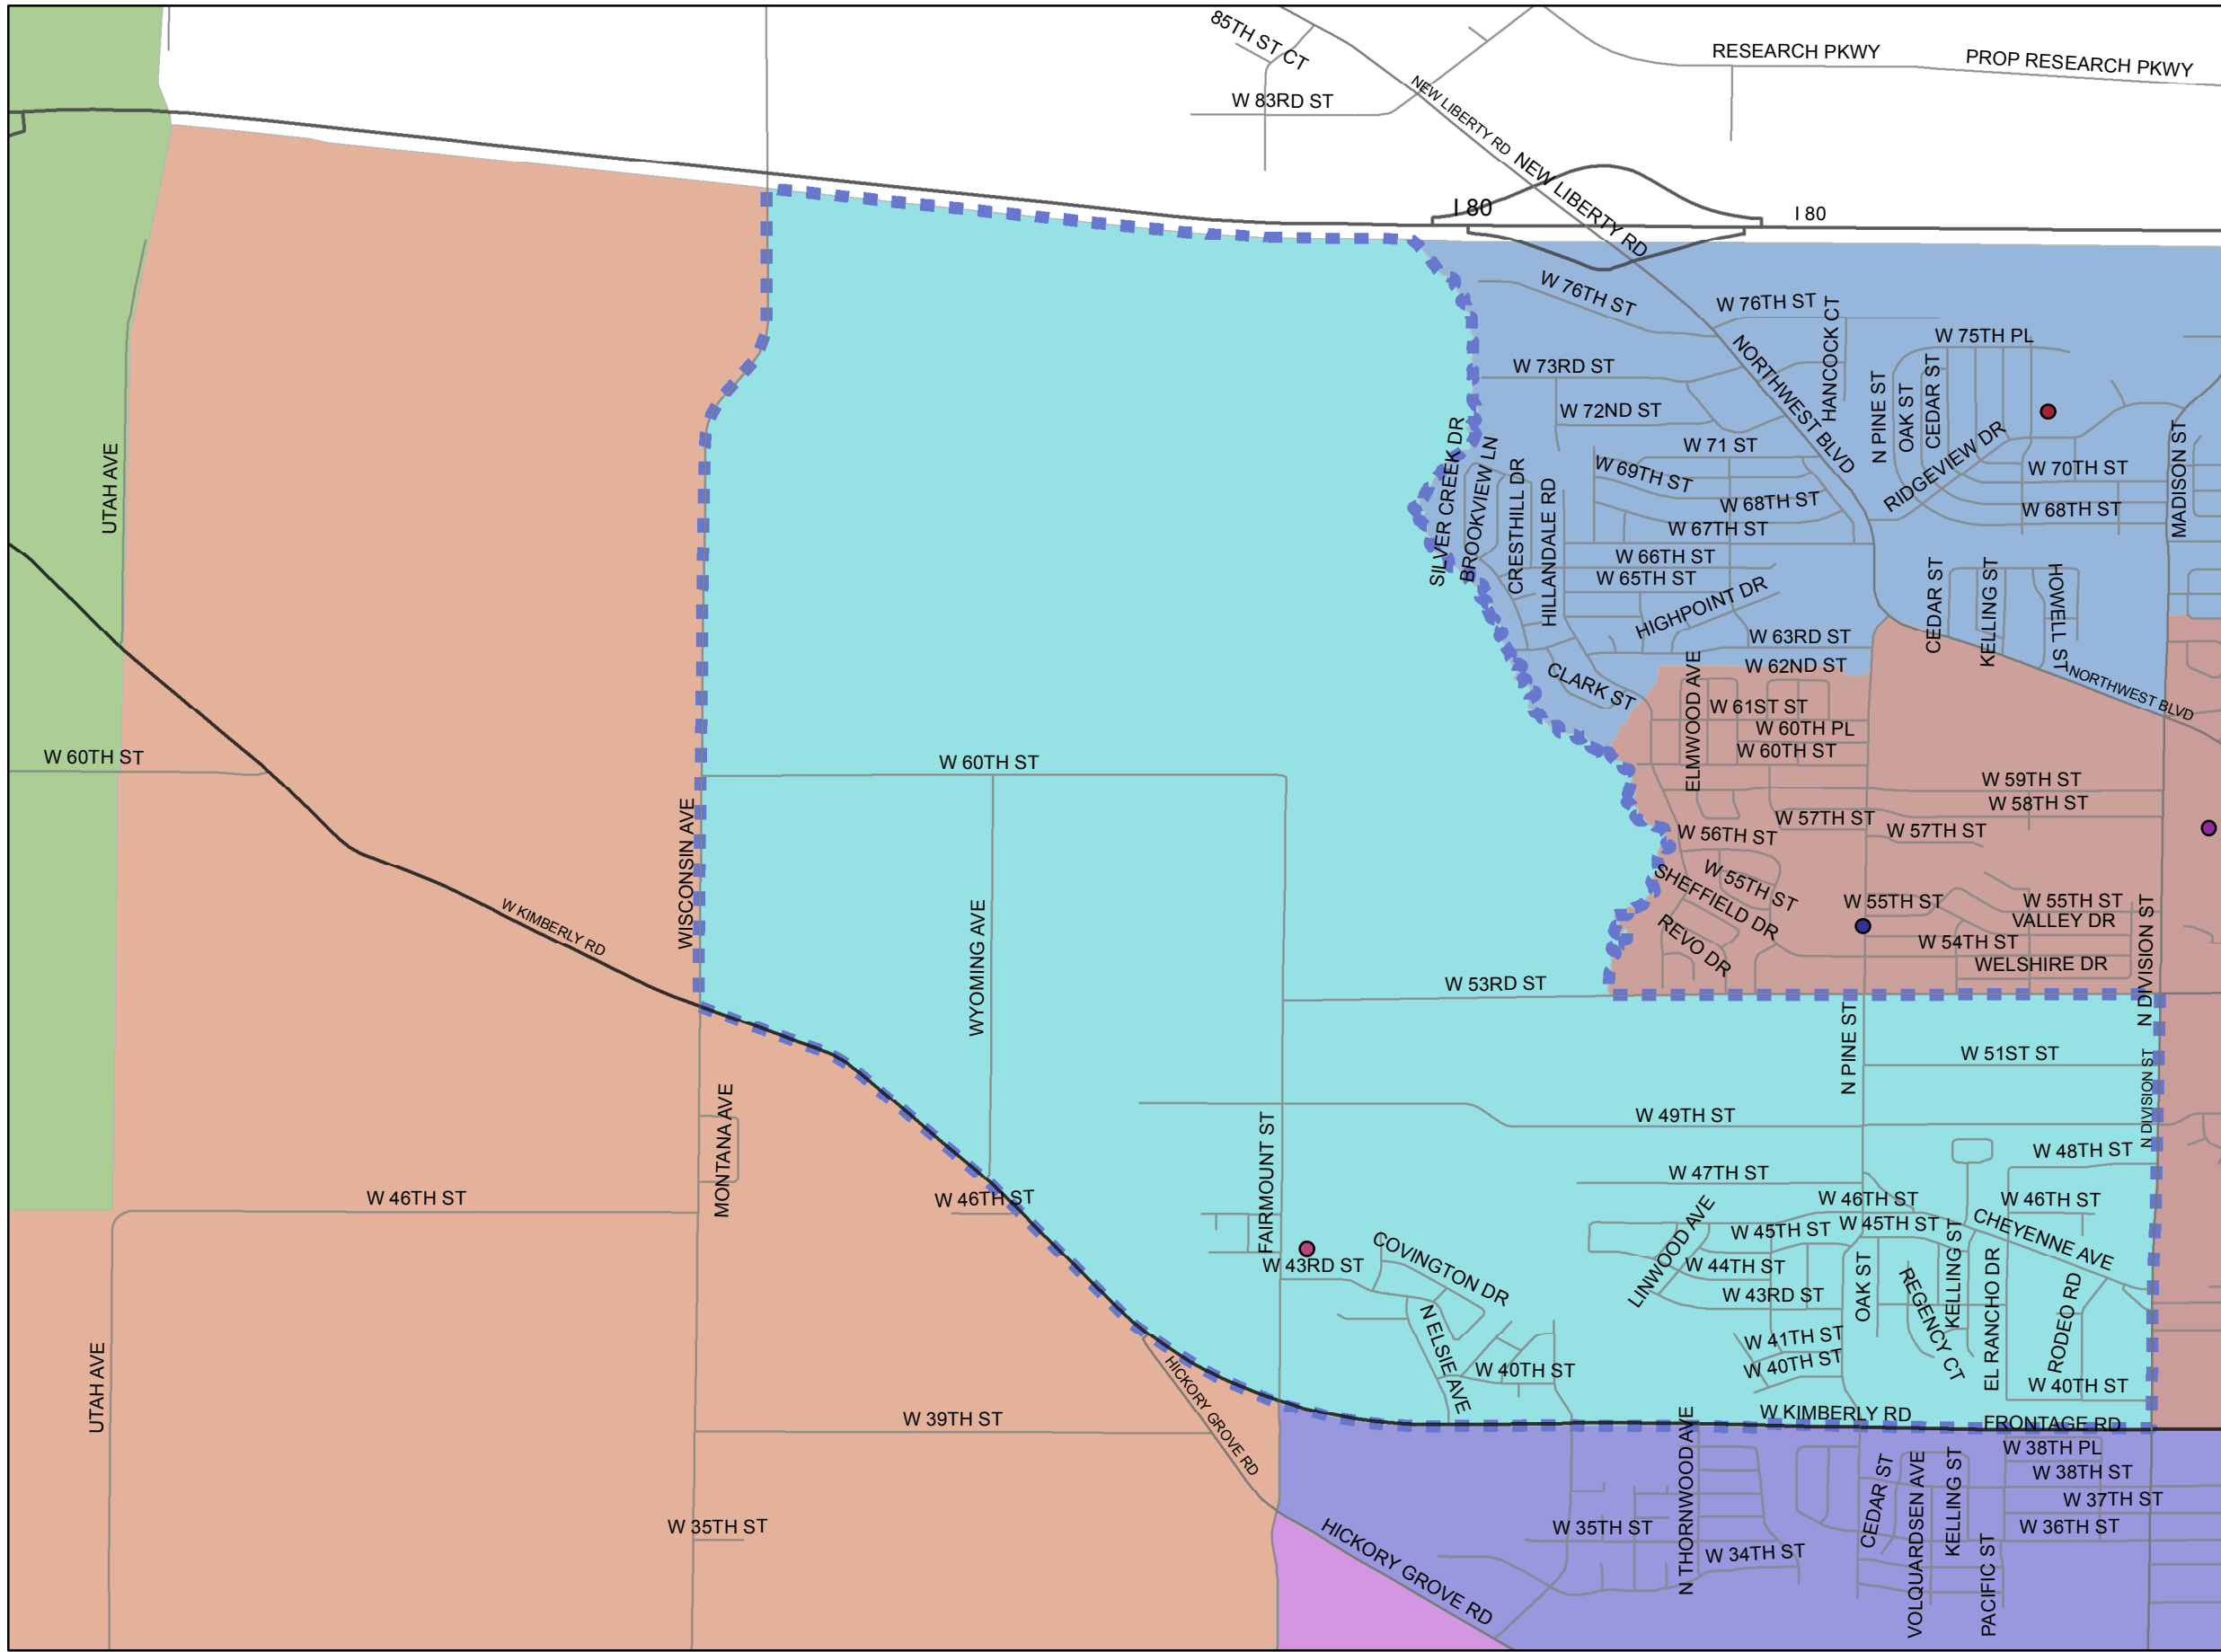

Buchanan Elementary School

Legend

Elementary Schools

NAME

- Adams Elementary
- Buchanan Elementary
- Fillmore Elementary
- Harrison Elementary
- Jackson Elementary
- Truman Elementary
- Walcott Elementary
- Wilson Elementary

DCSD Schools

School_Loc

- Adams Elementary School
- Blue Grass Elementary School
- Buchanan Elementary School
- Buffalo Elementary School
- Central High School
- Eisenhower Elementary School
- Fillmore Elementary School
- Garfield Elementary School
- Harrison Elementary School
- Hayes Elementary School
- Jackson Elementary School
- Jefferson Elementary School
- Madison Elementary School
- McKinley Elementary School
- Mid City High School
- Monroe Elementary School
- North High School
- Smart Intermediate School
- Sudlow Intermediate School
- Truman Elementary School
- Walcott Elementary, Intermediate School
- Washington Elementary School
- West High School
- Williams Intermediate School
- Wilson Elementary School
- Wood Intermediate School