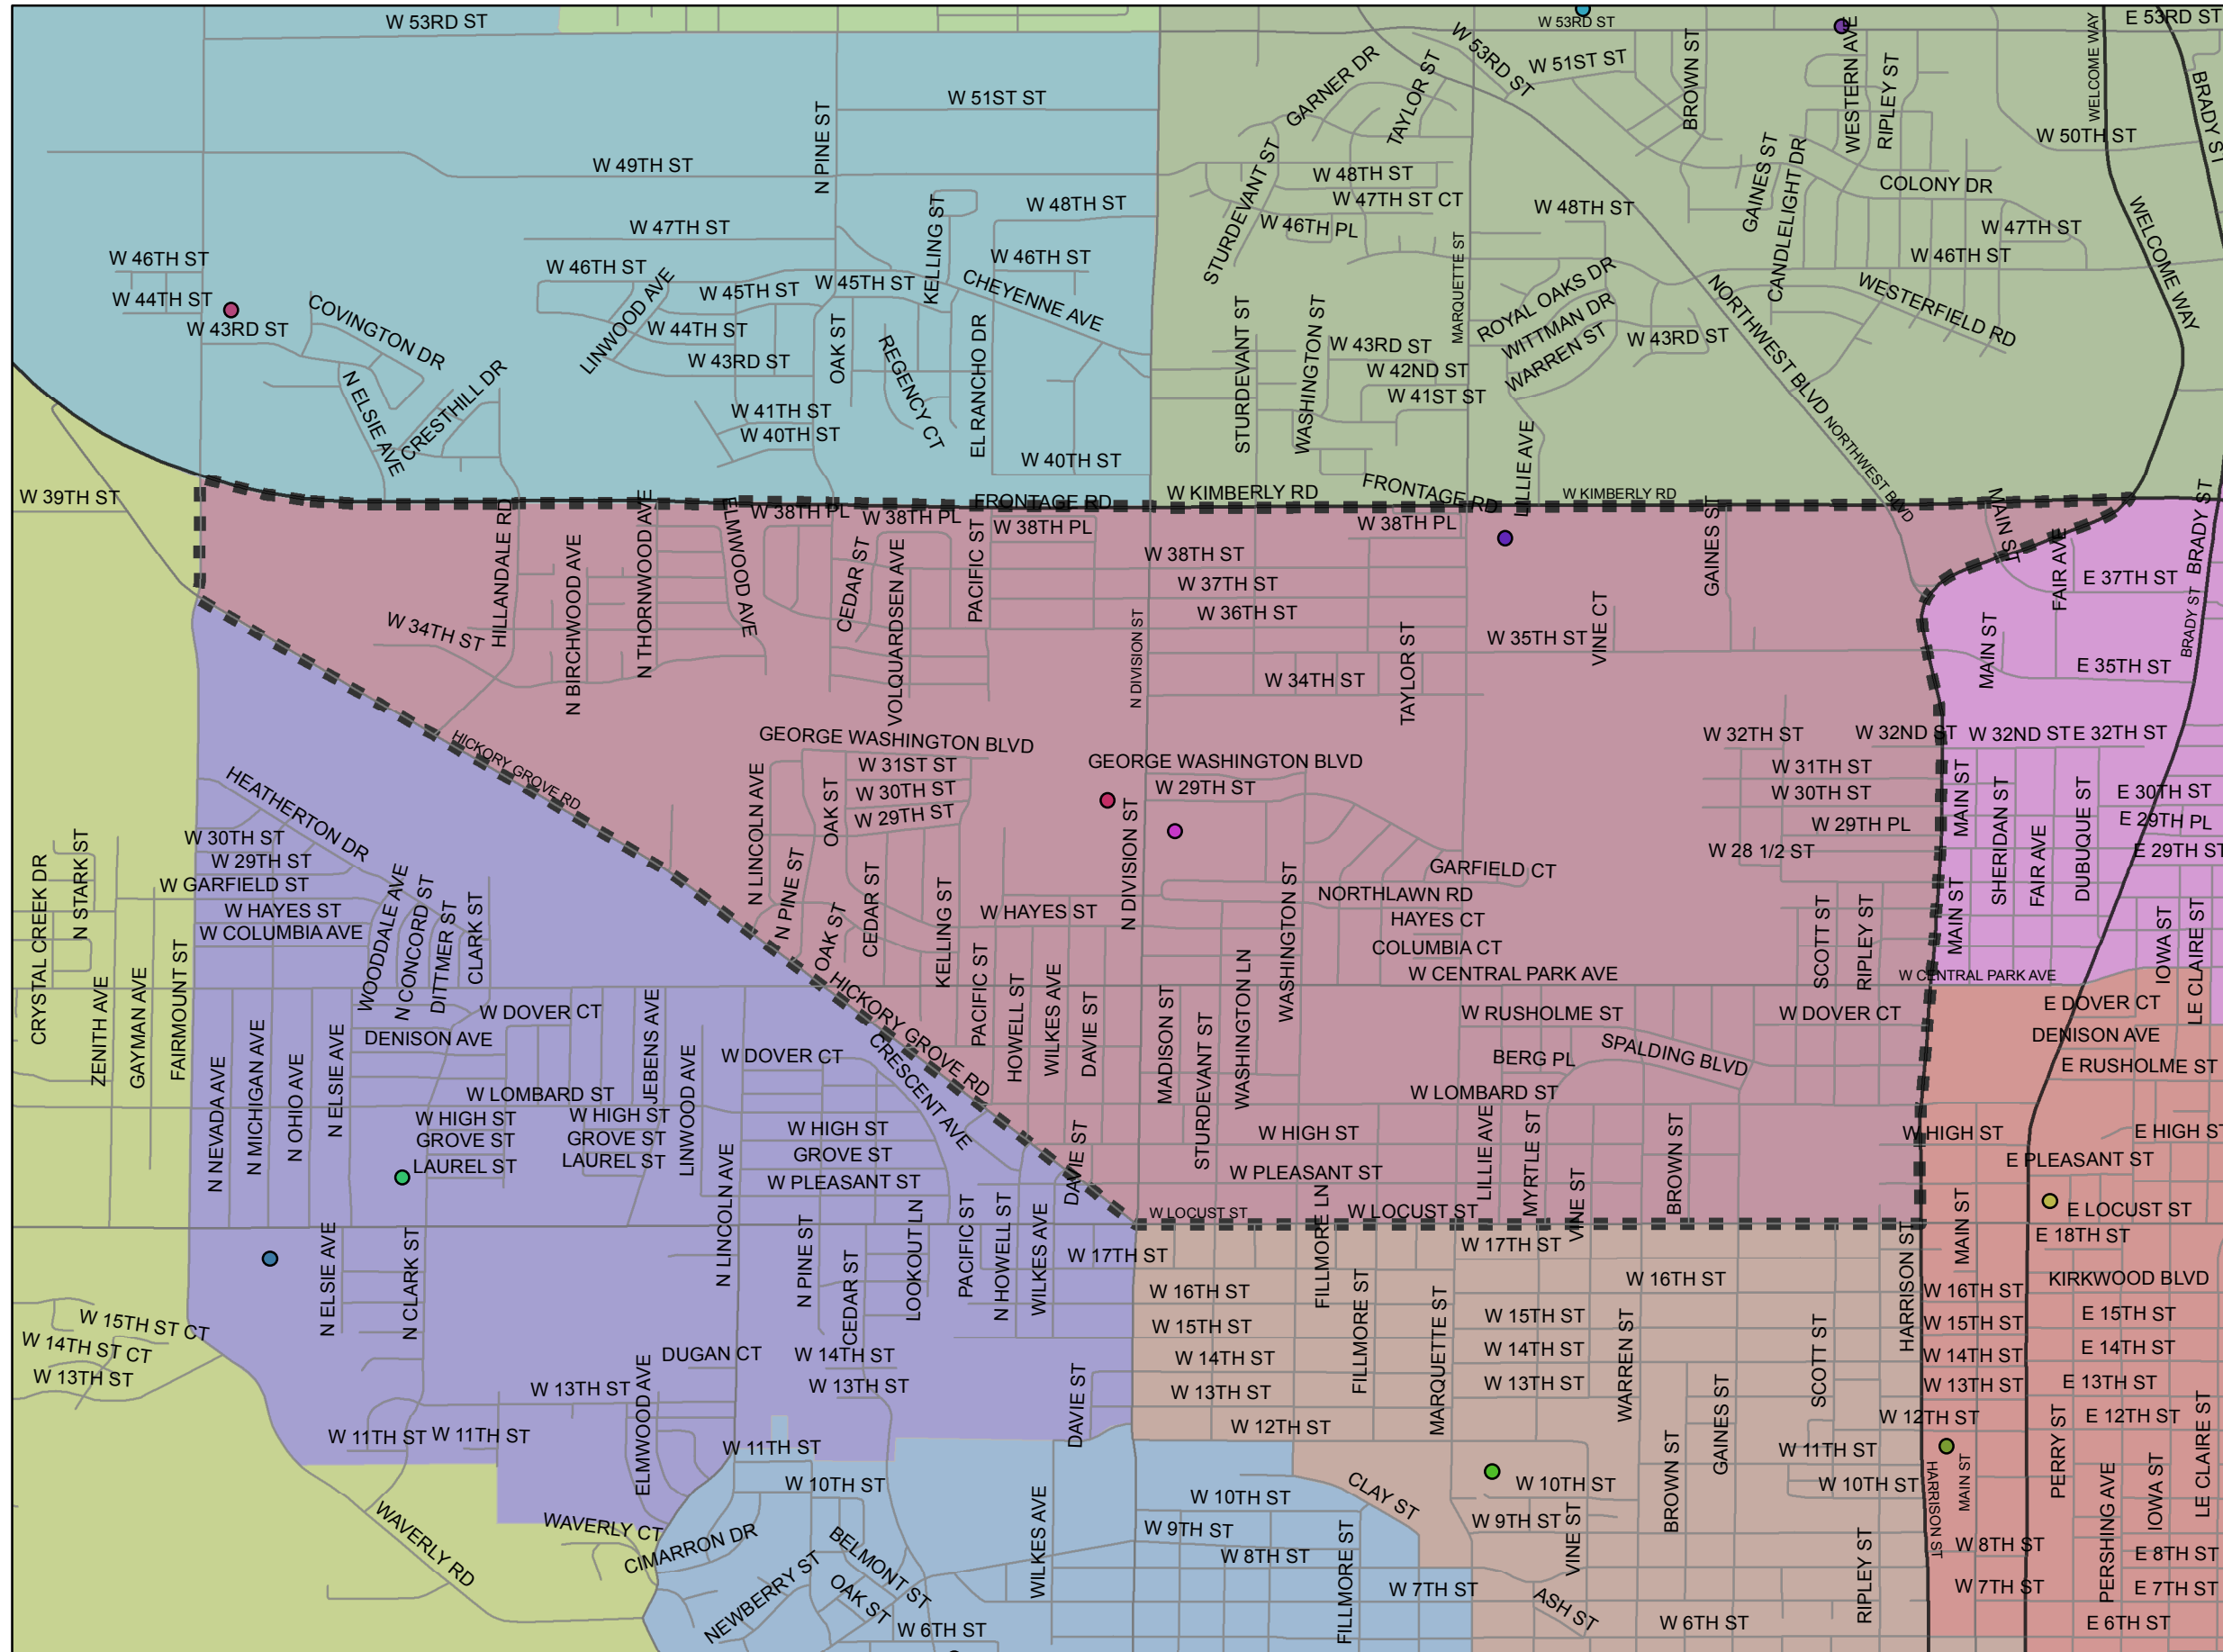

Adams Elementary School

Legend

Elementary Schools

NAME

- Adams Elementary
- Buchanan Elementary
- Garfield Elementary
- Harrison Elementary
- Jackson Elementary
- Jefferson Elementary
- Madison Elementary
- Monroe Elementary
- Truman Elementary
- Wilson Elementary

DCSD Schools

School_Loc

- Adams Elementary School
- Blue Grass Elementary School
- Buchanan Elementary School
- Buffalo Elementary School
- Central High School
- Eisenhower Elementary School
- Fillmore Elementary School
- Garfield Elementary School
- Harrison Elementary School
- Hayes Elementary School
- Jackson Elementary School
- Jefferson Elementary School
- McKinley Elementary School
- Mid City High School
- Monroe Elementary School
- North High School
- Smart Intermediate School
- Sudlow Intermediate School
- Truman Elementary School
- Walcott Elementary, Intermediate School
- Washington Elementary School
- West High School
- Williams Intermediate School
- Wilson Elementary School
- Wood Intermediate School